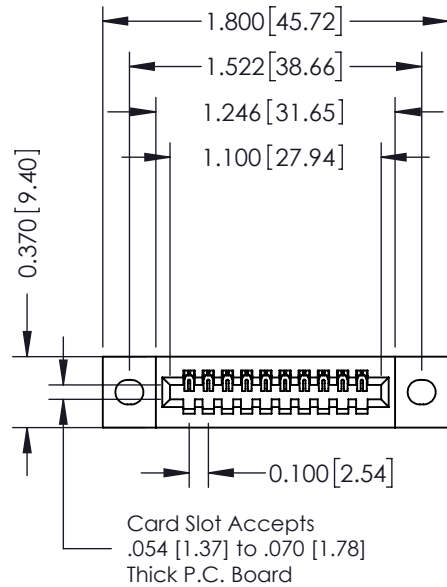

**Mounting Option**

02-.128 (3.25) Wide Mounting Slots

**Contact Detail**

542-Wire Wrap .025 Sq.(0.64 Sq.) - Tail LG=.655(16.64)  
 .100 [2.54] Contact Spacing x .200 [5.08] Row Spacing

THIS IS A C.A.D. GENERATED DRAWING  
 DO NOT MAKE MANUAL REVISIONS TO MASTER.

ISSUE NUMBER

ORIGINAL

See Accompanying Pages for:

- Contact Bend Details
- Mounting Options

342 / 392 Card Edge Connector

Part Number: 342-010-542-102

EDAC INC  
 TORONTO, ONTARIO  
 CANADA

YOUR CONNECTION TO QUALITY & SERVICE

556 Contact Code

558 Contact Code

559 Contact Code

560 Contact Code

342 / 392 Series Card Edge Connector  
Contact Bend Detail

EDAC INC  
TORONTO, ONTARIO  
CANADA

YOUR CONNECTION TO QUALITY & SERVICE

THESE DRAWINGS AND SPECIFICATIONS  
ARE THE PROPERTY OF EDAC INC. AND  
SHALL NOT BE REPRODUCED, OR COPIED  
OR USED AS THE BASIS FOR THE  
MANUFACTURE OR SALE OF APPARATUS  
WITHOUT WRITTEN PERMISSION.

ISSUE NUMBER

ORIGINAL

<b>342 / 392 Card Edge Connector Mounting Options</b>		ACAD REFERENCE NO. 342 ENG MASTER	
		DRAWN: J.LEE	DATE: OCT. 06/09
 EDAC INC TORONTO, ONTARIO CANADA YOUR CONNECTION TO QUALITY & SERVICE		CHECKED:	
		DATE:	
THESE DRAWINGS AND SPECIFICATIONS ARE THE PROPERTY OF EDAC INC. AND SHALL NOT BE REPRODUCED, OR COPIED OR USED AS THE BASIS FOR THE MANUFACTURE OR SALE OF APPARATUS WITHOUT WRITTEN PERMISSION.		SCALE: NTS	SHEET 3 OF 3
		DRAWING NUMBER	
		342 Assembly	1