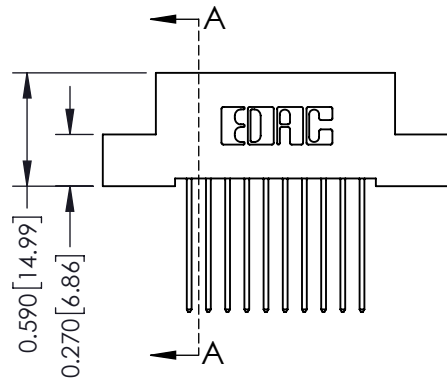

**Mounting Option**

02-.128 (3.25) Wide Mounting Slots

**Contact Detail**

542-Wire Wrap .025 Sq.(0.64 Sq.) - Tail LG=.655(16.64)  
 .100 [2.54] Contact Spacing x .200 [5.08] Row Spacing

THIS IS A C.A.D. GENERATED DRAWING  
 DO NOT MAKE MANUAL REVISIONS TO MASTER.

ISSUE NUMBER

ORIGINAL

See Accompanying Pages for:

- Contact Bend Details
- Mounting Options

342 / 392 Card Edge Connector

Part Number: 342-010-542-102

EDAC INC  
 TORONTO, ONTARIO  
 CANADA

YOUR CONNECTION TO QUALITY & SERVICE

556 Contact Code

558 Contact Code

559 Contact Code

560 Contact Code

342 / 392 Series Card Edge Connector  
Contact Bend Detail

EDAC INC  
TORONTO, ONTARIO  
CANADA

YOUR CONNECTION TO QUALITY & SERVICE

THESE DRAWINGS AND SPECIFICATIONS  
ARE THE PROPERTY OF EDAC INC. AND  
SHALL NOT BE REPRODUCED, OR COPIED  
OR USED AS THE BASIS FOR THE  
MANUFACTURE OR SALE OF APPARATUS  
WITHOUT WRITTEN PERMISSION.