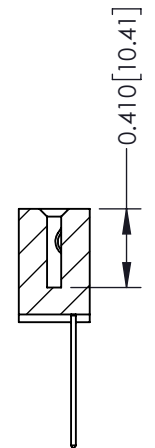

**Mounting Option**

02-.128 (3.25) Wide Mounting Slots

**Contact Detail**

542-Wire Wrap .025 Sq.(0.64 Sq.) - Tail LG=.655(16.64)  
 .100 [2.54] Contact Spacing x .200 [5.08] Row Spacing

THIS IS A C.A.D. GENERATED DRAWING  
 DO NOT MAKE MANUAL REVISIONS TO MASTER.

ISSUE NUMBER

ORIGINAL

See Accompanying Pages for:

- Contact Bend Details
- Mounting Options

342 / 392 Card Edge Connector

Part Number: 342-010-542-102

EDAC INC  
 TORONTO, ONTARIO  
 CANADA

YOUR CONNECTION TO QUALITY & SERVICE

556 Contact Code

558 Contact Code

559 Contact Code

560 Contact Code

342 / 392 Series Card Edge Connector  
Contact Bend Detail

EDAC INC  
TORONTO, ONTARIO  
CANADA

YOUR CONNECTION TO QUALITY & SERVICE

THESE DRAWINGS AND SPECIFICATIONS  
ARE THE PROPERTY OF EDAC INC. AND  
SHALL NOT BE REPRODUCED, OR COPIED  
OR USED AS THE BASIS FOR THE  
MANUFACTURE OR SALE OF APPARATUS  
WITHOUT WRITTEN PERMISSION.