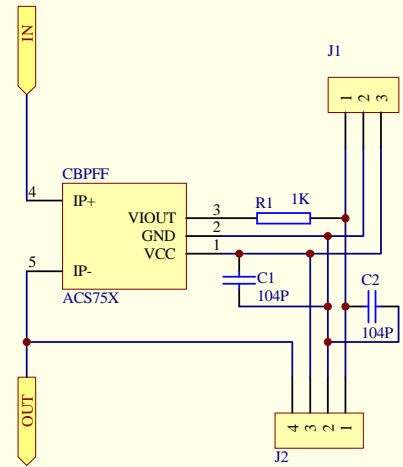

B

B

A

A

Title		
Size A4	Number	Revision
Date: 26-Jul-2011	Sheet of	
File: D:\y\品记录\arduino\arduino_NGDM0916\	Drawn By:	

1

2

3