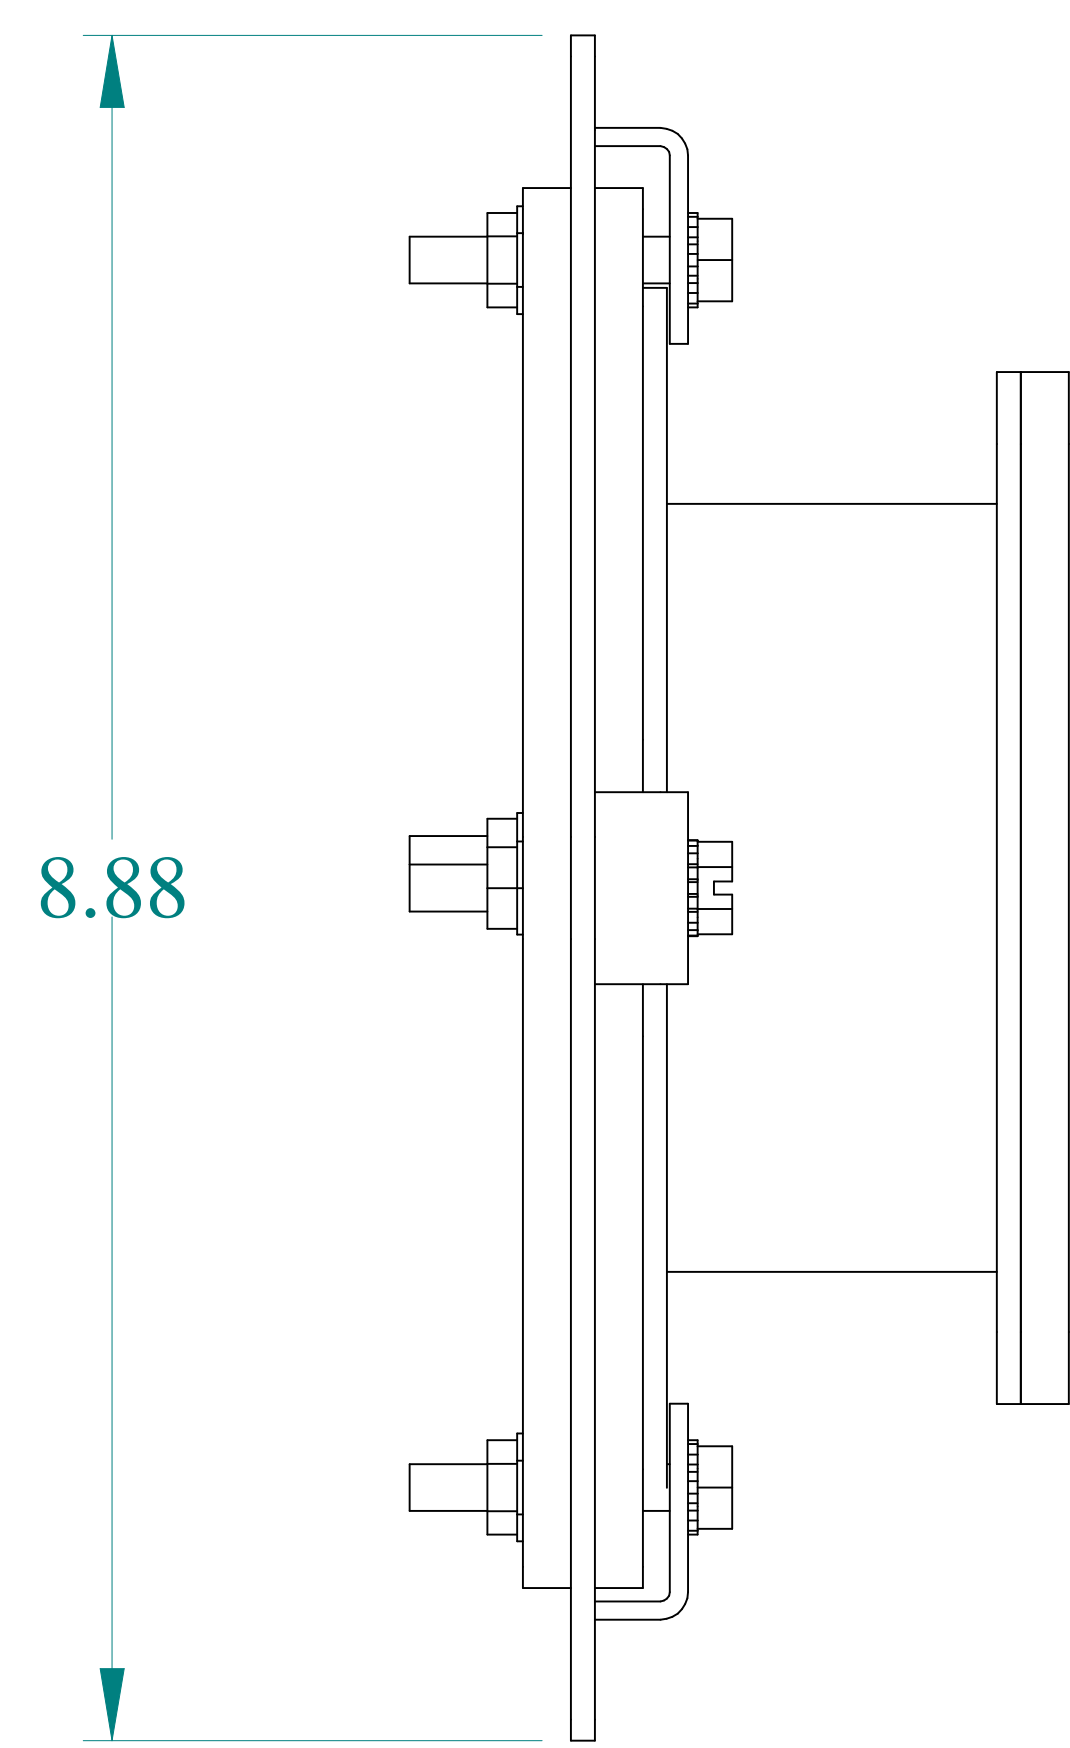

TOP VIEW

ISOMETRIC VIEWS

SIDE VIEW

FRONT VIEW

SIDE VIEW

BACK VIEW

BOTTOM VIEW

Data subject to change without notice.

Part # : 1485CV2

Date : Apr. 22, 2019

Link: www.hamfmfg.com/1485CV2