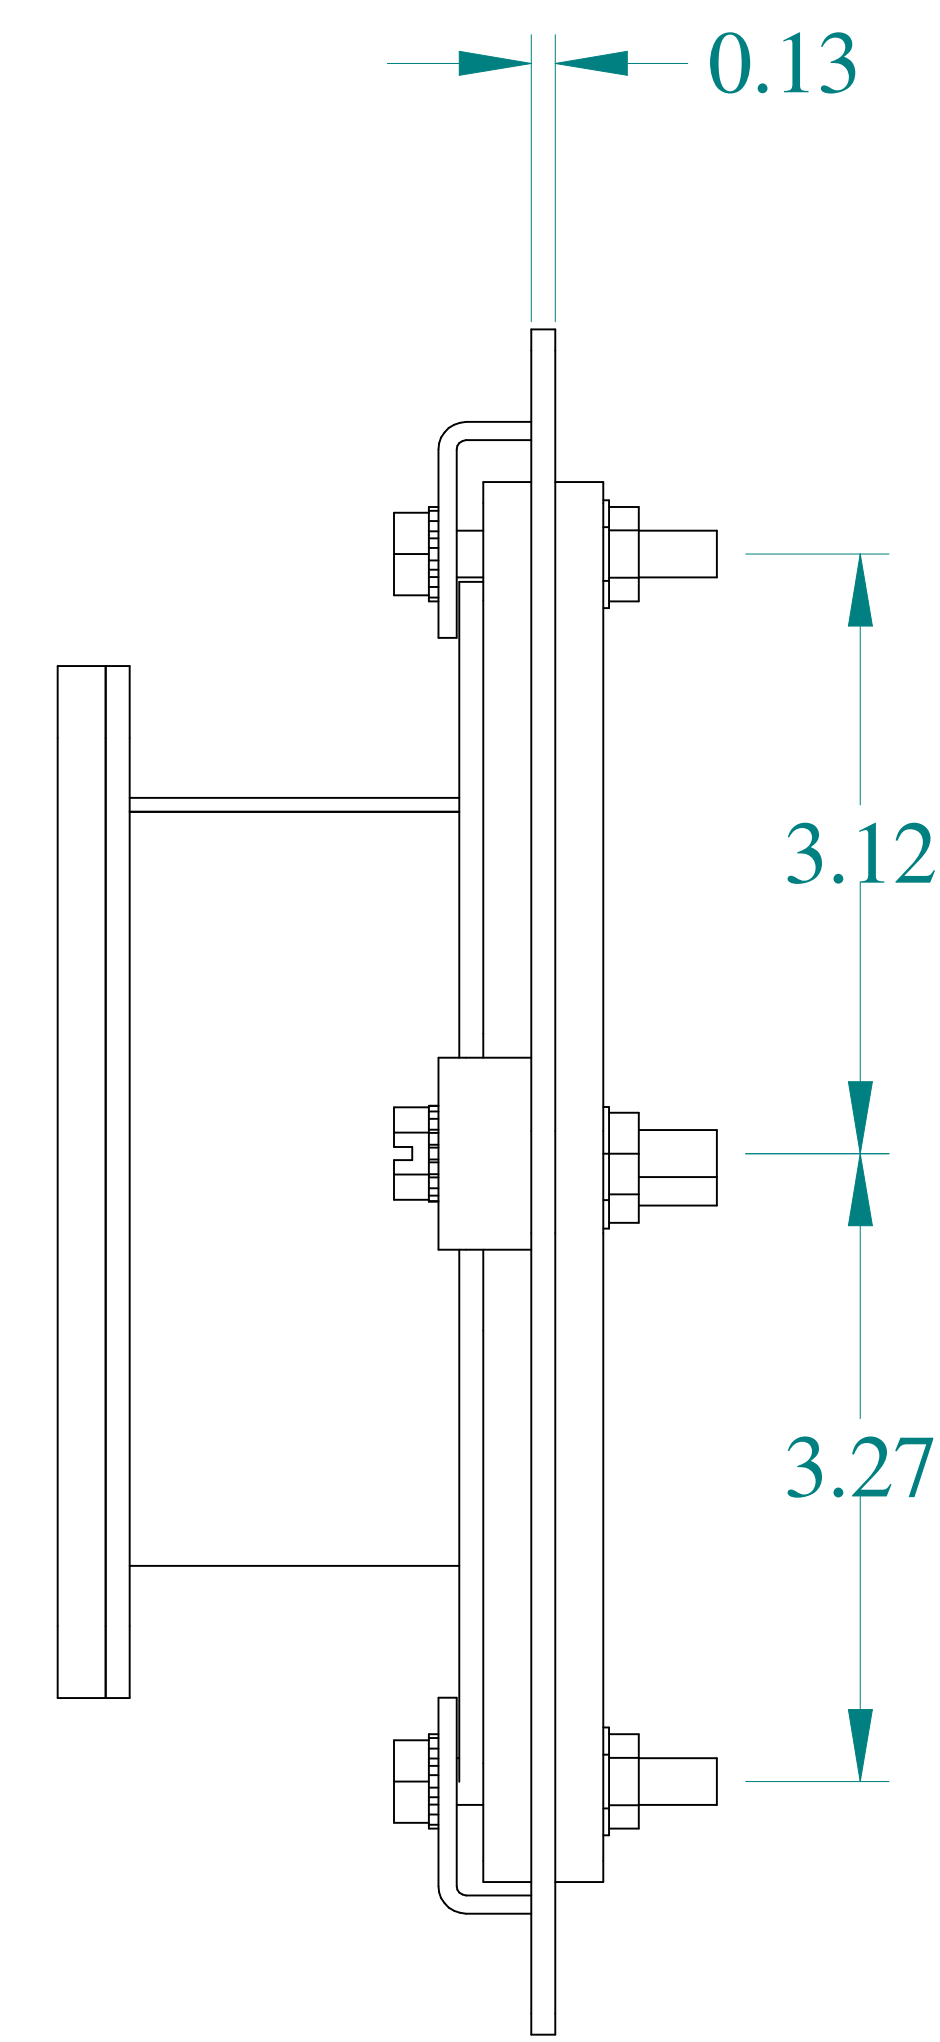

TOP VIEW

ISOMETRIC VIEWS

SIDE VIEW

FRONT VIEW

SIDE VIEW

BACK VIEW

BOTTOM VIEW

Data subject to change without notice.

Part # : 1485CV2

Date : Apr. 22, 2019

Link: www.hamfmfg.com/1485CV2