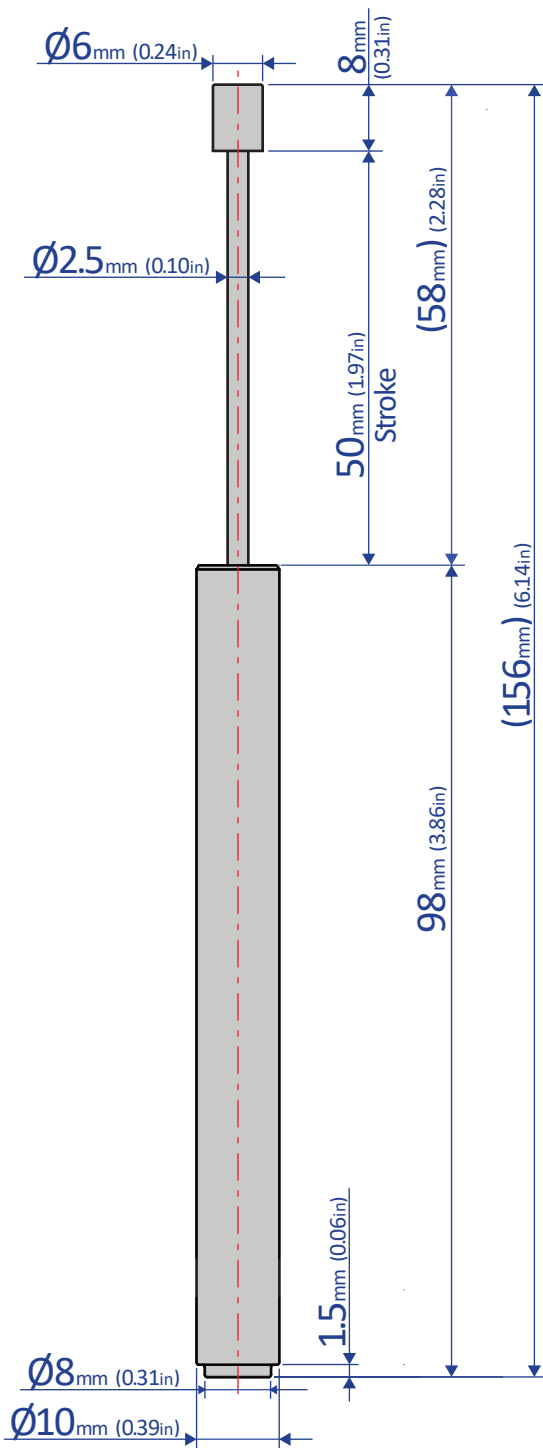

FPD-1050A3-CW

SHOCK ABSORBER - FIXED

Bansbach
easylift[®]

50 West Drive • Melbourne, Florida 32904
(321) 253-1999 • www.easylift.com • www.damper.net