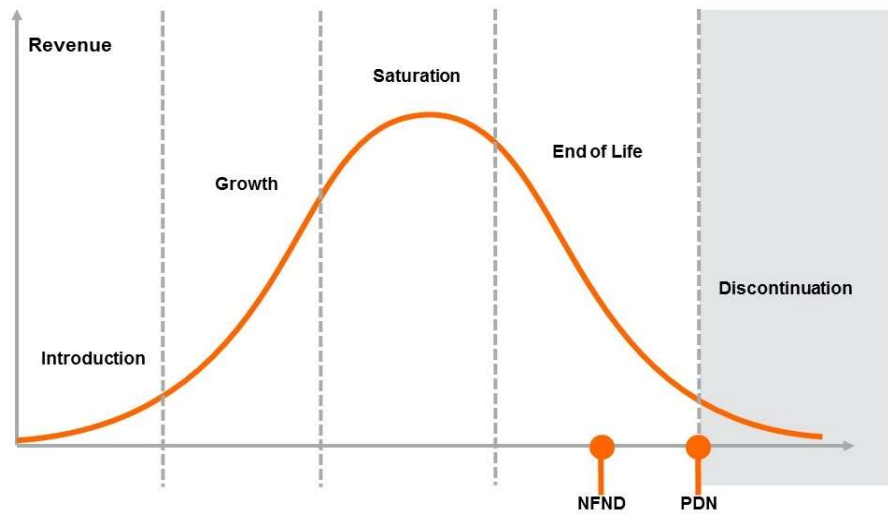

Light is OSRAM

Product Or Individual Q-Code Discontinuation (acc. JEDEC J-STD-048)

17 May 2021

**OS-PDN-2021-057**

---

Last order:	31 May 2021
Last delivery:	31 August 2021

---

Please direct your feedback to your local Sales office.