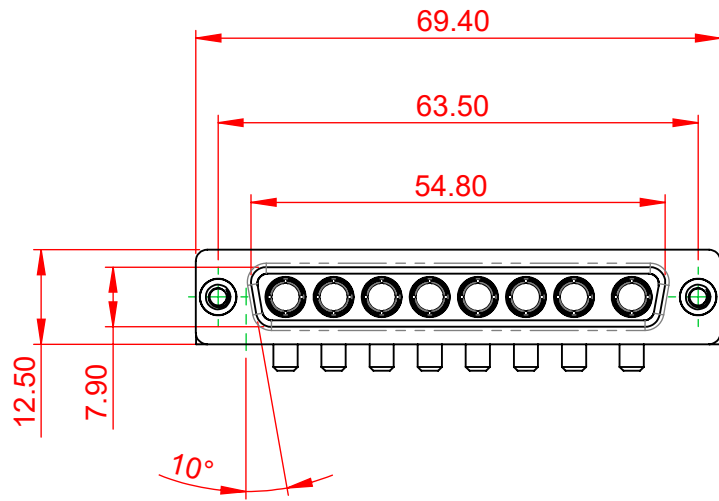

TOLERANCE UNLESS OTHERWISE SPECIFIED	
.X	±0.25
.XX	±0.13
.XXX	±0.05

THIS IS A C.A.D. GENERATED DRAWING  
DO NOT MAKE MANUAL REVISIONS TO MASTER.

ISSUE NUMBER	
ORIGINAL	①

**NOTES:**

**MATERIAL:**  
**HOUSING:** THERMOPLASTIC POLYESTER, UL94V-0  
**SHELL:** STEEL, NICKEL PLATED  
**CONTACT:** COPPER ALLOY, 30µ GOLD PLATED