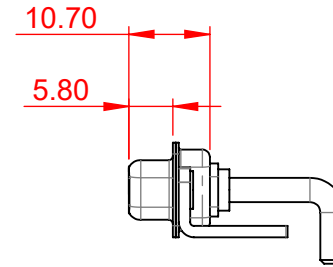

TOLERANCE UNLESS OTHERWISE SPECIFIED	
.X	±0.25
.XX	±0.13
.XXX	±0.05

THIS IS A C.A.D. GENERATED DRAWING  
DO NOT MAKE MANUAL REVISIONS TO MASTER.

ISSUE NUMBER	
ORIGINAL	①

**NOTES:**

**MATERIAL:**  
**HOUSING:** THERMOPLASTIC POLYESTER, UL94V-0  
**SHELL:** STEEL, NICKEL PLATED  
**CONTACT:** COPPER ALLOY, 30µ GOLD PLATED