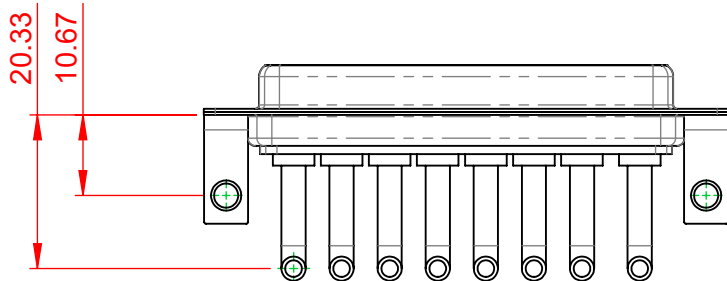

NOTES:

MATERIAL:
HOUSING: THERMOPLASTIC POLYESTER, UL94V-0
SHELL: STEEL, NICKEL PLATED
CONTACT: COPPER ALLOY, 30µ GOLD PLATED

OPERATING TEMPERATURE: -55°C ~ 125°C

POWER/CO-AX CONTACT RATING: 30A (CURRENT)
(IF PRESENT)

SIGNAL CONTACT CURRENT RATING: 5A PER CONTACT

SIGNAL CONTACT RESISTANCE: 10mΩ MAX.

INSULATOR RESISTANCE: 5000MΩ min.

DIELECTRIC

WITHSTANDING VOLTAGE: 1000V AC rms