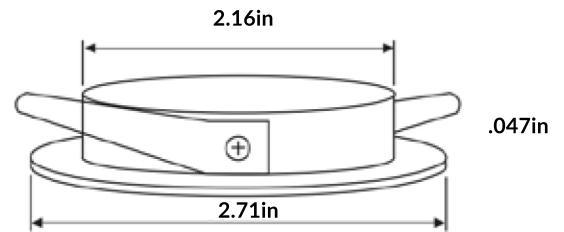

Soft Puck

round trim | surface-recess mount | dimmable

SRP-04R puck light - round trim

SIZE	W 2.72in	H 0.47in		
CUTOUT	2.17in diameter			
WEIGHT	0.2 lbs			
LEAD	34in long			
COLOR	WW	warm white	3000 K	330 lum *lumen
FINISHES	W	white		
VOLTAGE	12V DC			
CURRENT	0.33 amps			
WATTAGE	4W			
MOUNTING	spring clips or screws (included)			
VIEWING	120° angle			