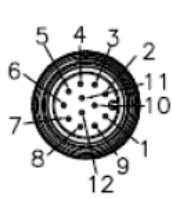

### BU-1404940

(12 Position Male to Female Receptacle Shielded Cable Assembly, 16.4')

**J1 Male**

**J2 Female**

J1	Twist Pair	COLOR	J2
1	Twist Pair 1	WHITE	1
3		BROWN	3
6	Twist Pair 2	GREEN	6
4		YELLOW	4
5	Twist Pair 3	GRAY	5
8		PINK	8
7	Twist Pair 4	BLUE	7
10		RED	10
9	Twist Pair 5	ORANGE	9
2		LIGHT GREEN	2
11	Twist Pair 6	BLACK	11
12		VIOLET	12
SHELL		BRAID	SHELL

- Mueller's BU-1404940 is a shielded cable assembly that has a 12-position Male plug to 12-position female receptacle.
- Shell size for connector: M12 (A Coding)
- Cable Material: Polyurethane
  - Overall length = 16.4' (5m)
- Coupling Nut: Anodized Aluminum
- Rating:
  - Voltage: 30V AC/DC
  - Current: 1.5 Amps
  - Standard: IEC 61076-2-101
  - Waterproof: IP67/IP68
  - Temperature: -40°C to 105°C
- RoHS 3 Compliant