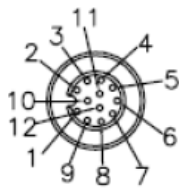

### BU-1404940

(12 Position Male to Female Receptacle Shielded Cable Assembly, 16.4')

**J1 Male**

**J2 Female**

J1	Twist Pair	COLOR	J2
1	Twist Pair 1	WHITE	1
3		BROWN	3
6	Twist Pair 2	GREEN	6
4		YELLOW	4
5	Twist Pair 3	GRAY	5
8		PINK	8
7	Twist Pair 4	BLUE	7
10		RED	10
9	Twist Pair 5	ORANGE	9
2		LIGHT GREEN	2
11	Twist Pair 6	BLACK	11
12		VIOLET	12
SHELL		BRAID	SHELL

- Mueller's BU-1404940 is a shielded cable assembly that has a 12-position Male plug to 12-position female receptacle.
- Shell size for connector: M12 (A Coding)
- Cable Material: Polyurethane
  - Overall length = 16.4' (5m)
- Coupling Nut: Anodized Aluminum
- Rating:
  - Voltage: 30V AC/DC
  - Current: 1.5 Amps
  - Standard: IEC 61076-2-101
  - Waterproof: IP67/IP68
  - Temperature: -40°C to 105°C
- RoHS 3 Compliant