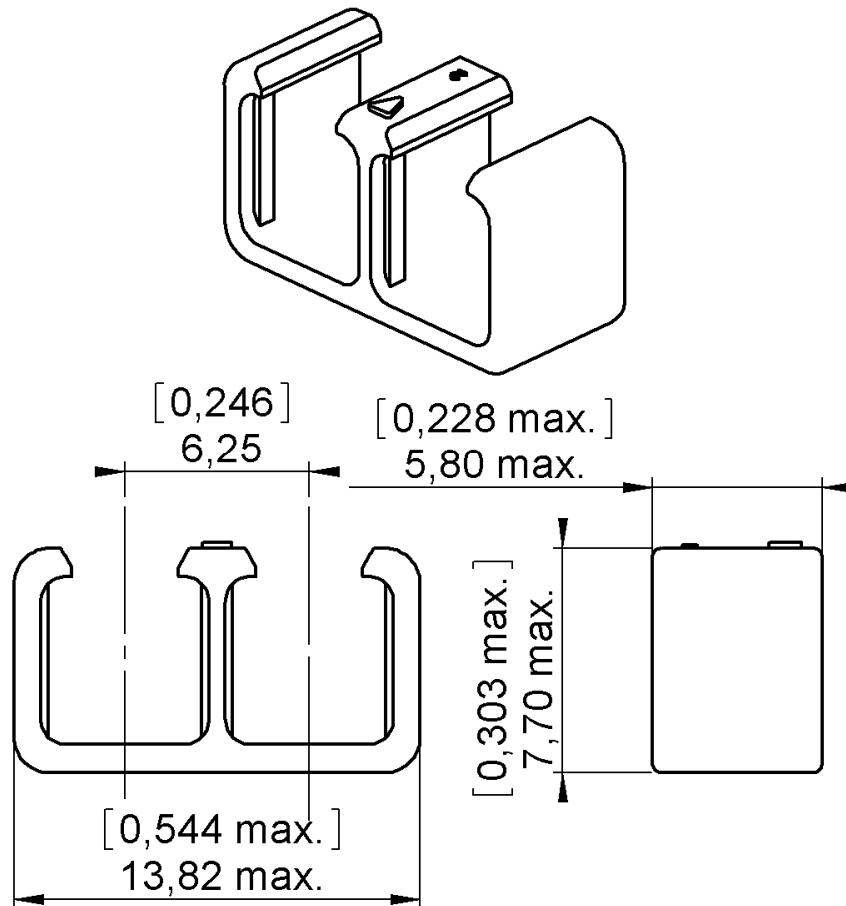

LC DUPLEX BRACE

Packaging  
100Series  
LCIssue  
5th Aug. 08Page  
1 / 1

Original dimensions in mm [inch]

**GENERAL**

- Compatible with LC RADIALL F727 connectors
- Colour : Beige
- Flammability : V0 (UL94)
- Material : PEI
- Temperature range : -55°C / +125°C