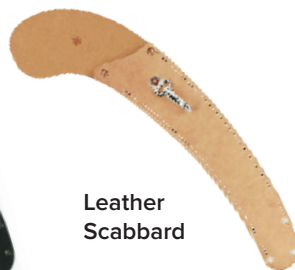

Featuring Jameson's Barracuda™ impulse hardened tri-cut teeth, our hand saws provide an efficient and clean cut. Blades are replaceable on soft grip and wood handle hand saws.

Available with ergonomic soft grip handle: Features index finger stop for safety and opening for lanyard line. Handle available in Orange or Green.

Also available with wooden handle.

HAND & POLE SAW

Snap Onto Pole to Reach Out-Of-The-Way Limbs
Snap Off Pole To Use As Hand Saw

13" TRI-CUT

Ergonomic Handle

13" HOOK

Ergonomic Handle

13" TRI-CUT

Wooden Handle

Rubber Belting Scabbard

Leather Scabbard

FOLDING HAND SAW

8" Blade folds into metal handle with rubber grip. Thumb lock automatically engages when closed or extended. All rubber and metal design for superior durability. Lanyard line opening in handle. Available with nylon sheath that fastens to belt or carabiner.

Part Number	Hand Saws
HS-13TE	13" Hand Saw <i>Specify Handle Color "G" or "O"</i>
HS-16TE	16" Hand Saw <i>Specify Handle Color "G" or "O"</i>
HS-13TE-S	13" Hand Saw with Leather Scabbard <i>Specify Handle Color</i>
HS-13TE-GUL	13" Hand Saw with Gullet Edge Blade <i>Specify Handle Color</i>
HS-16TE-GUL	16" Hand Saw with Gullet Edge Saw Blade <i>Specify Handle Color</i>
HS-13TE-H	13" Hand Saw with Hook <i>Specify Handle Color</i>
HS-H	Hand Saw Handle <i>Specify Handle Color</i>
HS-16TE-S	16" Hand Saw with Leather Scabbard <i>Specify Handle Color</i>
HS-13TE-WH	13" Hand Saw with Wooden Handle
HS-16TE-WH	16" Hand Saw with Wooden Handle
HSPS-13TE-O	Pole Hand Saw with 13" Blade, Orange
HSPS-13TE-G	Pole Hand Saw with 13" Blade, Green
HSPS-16TE-O	Pole Hand Saw with 16" Blade, Orange
HSPS-16TE-G	Pole Hand Saw with 16" Blade, Green
HS-13SL	13" Leather Scabbard for Hand Saw
HS-16SL	16" Leather Scabbard for Hand Saw
HS-13SB	13" Rubber Belting Scabbard for Hand Saw
HS-16SB	16" Rubber Belting Scabbard for Hand Saw
SB-8TE-F	8" Folding Saw
SB-8TE-FS	Nylon Sheath for 8" Folding Saw
SB-8TE-FPKG	8" Folding Saw with Nylon Sheath