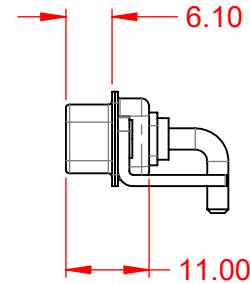

TOLERANCE UNLESS OTHERWISE SPECIFIED	
.X	±0.25
.XX	±0.13
.XXX	±0.05

THIS IS A C.A.D. GENERATED DRAWING  
DO NOT MAKE MANUAL REVISIONS TO MASTER.

ISSUE NUMBER	
ORIGINAL	①

**NOTES:**

**MATERIAL:**  
**HOUSING:** THERMOPLASTIC POLYESTER, UL94V-0  
**SHELL:** STEEL, TIN PLATED  
**CONTACT:** COPPER ALLOY, GOLD FLASH PLATED