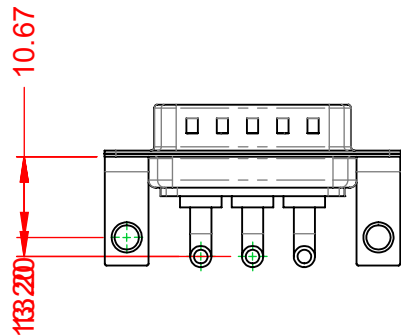

THIS SERIES FULLY CONFORMS TO
THE EUROPEAN UNION DIRECTIVES
2011/65/EU FOR RoHS COMPLIANCY.

YOUR CONNECTION TO QUALITY & SERVICE

EDAC INC
TORONTO, ONTARIO
CANADA

THESE DRAWINGS AND SPECIFICATIONS
ARE THE PROPERTY OF EDAC INC., AND
SHALL NOT BE REPRODUCED, OR COPIED
OR USED AS THE BASIS FOR THE
MANUFACTURE OR SALE OF APPARATUS
WITHOUT WRITTEN PERMISSION.

COMBINATION D-SUB

SW REFERENCE NO.: 629 COMBO ASSEMBLY	
DRAWN: C.B	DATE: JAN. 01/2019
CHECKED:	DATE:
SCALE: (IN C.A.D. 1:1)	SHEET 1 OF 2
DRAWING NUMBER: 629-3WK3240-2T4	ISSUE
PART NUMBER: 629-3WK3240-2T4	1