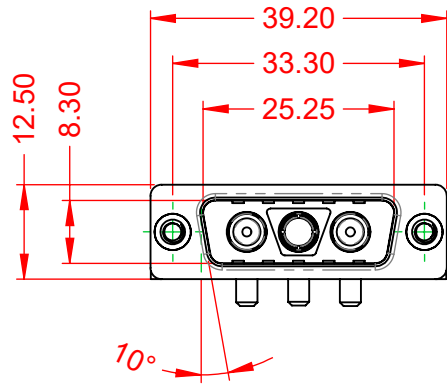

TOLERANCE UNLESS OTHERWISE SPECIFIED	
.X	±0.25
.XX	±0.13
.XXX	±0.05

THIS IS A C.A.D. GENERATED DRAWING  
DO NOT MAKE MANUAL REVISIONS TO MASTER.

ISSUE NUMBER	
ORIGINAL	①

**NOTES:**

**MATERIAL:**  
**HOUSING:** THERMOPLASTIC POLYESTER, UL94V-0  
**SHELL:** STEEL, TIN PLATED  
**CONTACT:** COPPER ALLOY, GOLD FLASH PLATED