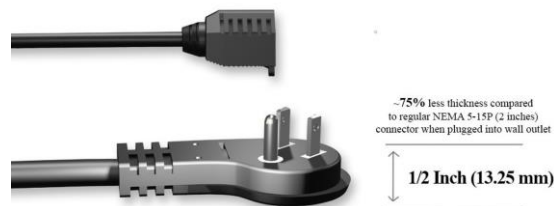

1ft Low Profile Angled Power Cord Extension, 16 AWG, 2-Pack M05-113LPA1-2P

Low Profile Angled NEMA 5-15P to NEMA 5-15R SJT 16 AWG.

- Extend the length of an existing power cord or outlet for more flexibility.
- Perfect design for indoor use in tight space, space-saving flat NEMA 5-15P connector.
- 45° angled 3-prong connector prevents blocking outlet space for other power connection.
- Ideal power supply extension for indoor appliances, computers, HDTV, printers, and more.
- The 16 AWG power cord is fully molded for durability.
- VW-1 105°C (221°F) and FT-2 105°C (221°F) temperature rating.
- UL and cUL listed.
- All relevant materials are complied with RoHS and REACH directives.

Connector A : NEMA 5-15P Low Profile Angled.

Connector B : NEMA 5-15R.

Conductor : SJT 16 AWG. x 3C.

Amp/Voltage Rating : 13A/125V.

Wattage Rating: 1625W.

without us, you are just not connected!