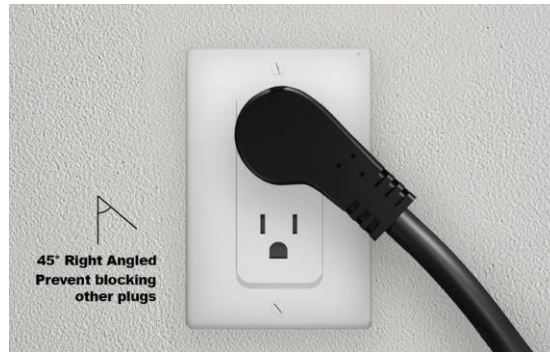

1ft Low Profile Angled Power Cord Extension, 16 AWG, 2-Pack M05-113LPA1-2P

Low Profile Angled NEMA 5-15P to NEMA 5-15R SJT 16 AWG.

- Extend the length of an existing power cord or outlet for more flexibility.
- Perfect design for indoor use in tight space, space-saving flat NEMA 5-15P connector.
- 45° angled 3-prong connector prevents blocking outlet space for other power connection.
- Ideal power supply extension for indoor appliances, computers, HDTV, printers, and more.
- The 16 AWG power cord is fully molded for durability.
- VW-1 105°C (221°F) and FT-2 105°C (221°F) temperature rating.
- UL and cUL listed.
- All relevant materials are complied with RoHS and REACH directives.

Connector A : NEMA 5-15P Low Profile Angled.

Connector B : NEMA 5-15R.

Conductor : SJT 16 AWG. x 3C.

Amp/Voltage Rating : 13A/125V.

Wattage Rating: 1625W.

without us, you are just not connected!