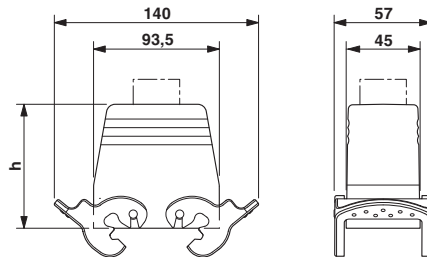

Technical data

Dimensions

Height	76 mm
Width	43 mm
Length	94 mm

Ambient conditions

Degree of protection of housing (IP)	IP65
Ambient temperature (operation)	-40 °C ... 125 °C

General

Note	For contact inserts HC-B16, BB32, D40, DD72, HS6, M, K
Design	B16
Housing type	Sleeve housings
Locking type	With double locking latch

Metal screw connection up to 5 bar, thread length: 8 mm, cable diameter: 19 - 27 mm, WAF 43, screw connection: M40

Cable gland - HC-M-KV-M40(27-34) - 1607729

Metal screw connection up to 5 bar, thread length: 8 mm, cable diameter: 27 ... 34 mm, WAF 50, screw connection: M40

Drawings

Dimensioned drawing

Illustration shows the article without double locking latch