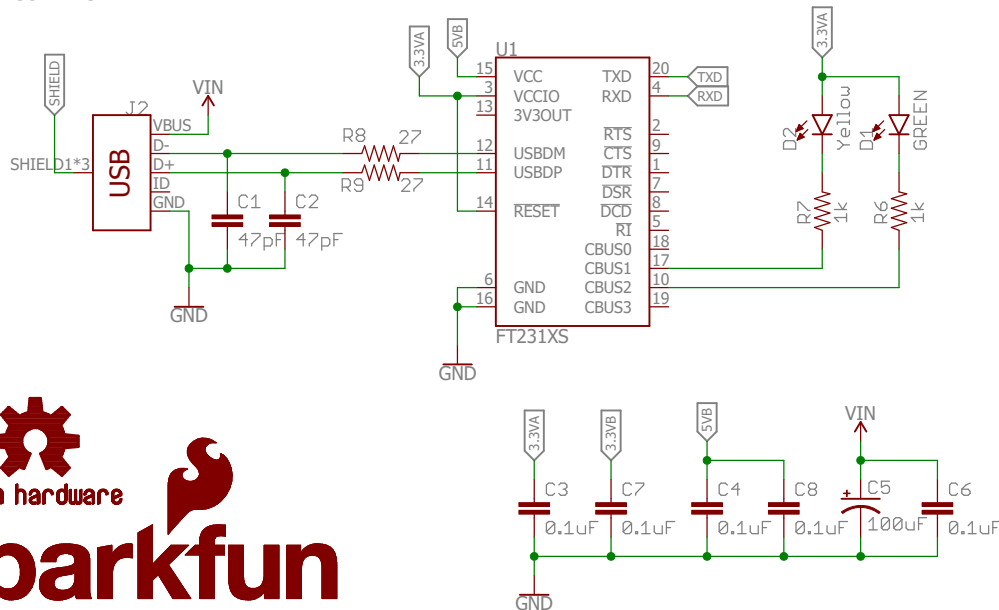

Servo Connections

PWM Control

Raspberry Pi Header

Serial comms

Released under the Creative Commons Attribution Share-Alike 4.0 License
<https://creativecommons.org/licenses/by-sa/4.0/>

TITLE: PI_Servo_Shield_v10

Design by: **M. Hord** REV: **10**

Date: 9/11/2017 7:59 AM Sheet: 1/1