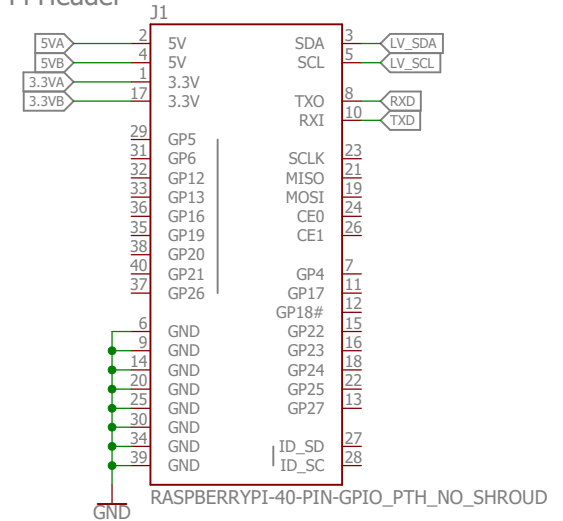

Servo Connections

PWM Control

Raspberry Pi Header

Serial comms

Released under the Creative Commons Attribution Share-Alike 4.0 License
<https://creativecommons.org/licenses/by-sa/4.0/>

TITLE: PI_Servo_Shield_v10