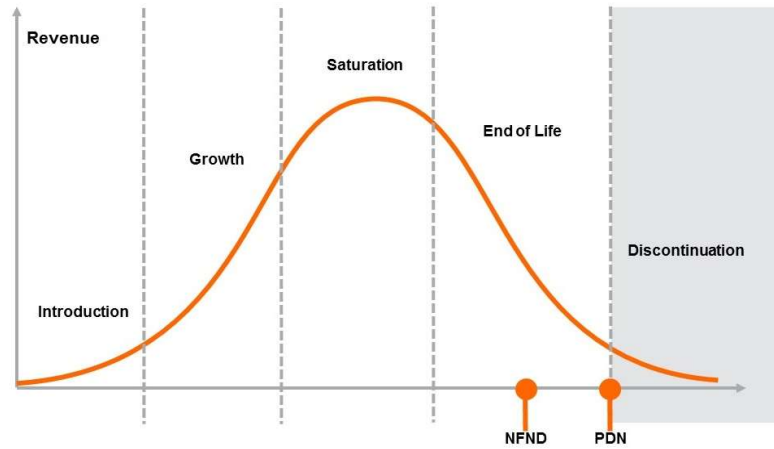

Light is OSRAM

Product Or Individual Q-Code Discontinuation (acc. JEDEC J-STD-048)

01 July 2020

**OS-PDN-2020-042**

Last order: 01 January 2021

Last delivery: 01 July 2021

Please direct your feedback to your local Sales office.