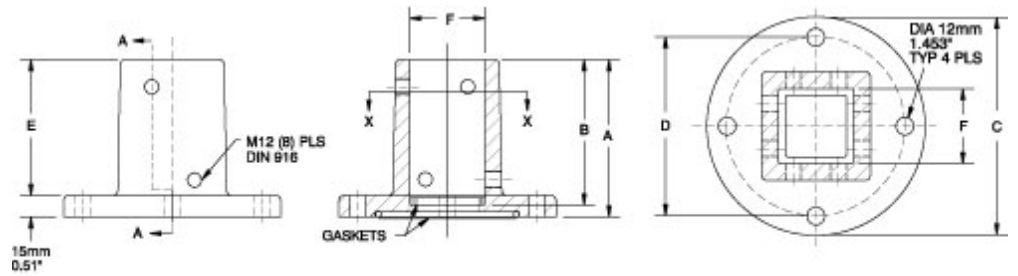

# Heavy Duty Cast Iron Base *HDSSCIB Series*

- 4G-s.g. cast iron.
- Gasket included.
- Does not rotate.

Part No.	System	A	B	C	D	E	F
R147-030-000R	50	110	100	152	125	95	50
R147-030-200R	80	140	130	200	173	125	80