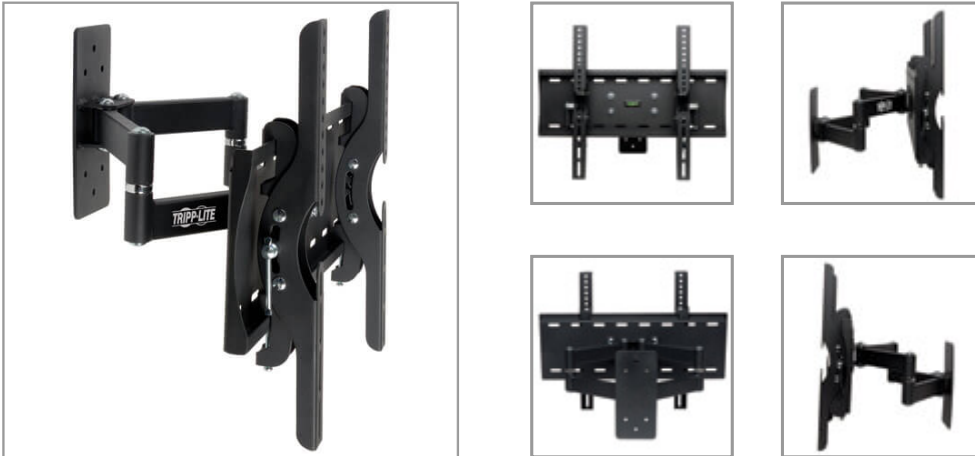

Full-Motion Wall-Mount for 23" to 55" Flat-Screen Displays

MODEL NUMBER: DWM2342M

Description

Tripp Lite's VESA-compliant DWM2342M Full-Motion Flat-Screen Wall Mount offers full-motion articulation and can free up valuable space in your workstation by allowing you to effortlessly reposition your display at any time, even after installation. Its sleek design features convenient one-touch display adjustment with tilt and swivel capabilities and fits most 23- to 55-inch flat-panel displays. Its durable, all-metal frame with scratch-resistant, powder-coat finish withstands the stress of repeated use and blends easily into any décor. It comes with all necessary mounting hardware and supports weights of up to 110 lbs. A built-in bubble level enables accurate display leveling. For peace of mind, the DWM2342M comes backed by a 5-year warranty.

Features

- Tripp Lite's VESA-compliant DWM2342M Full-Motion Flat-Screen Wall Mount offers full-motion articulation and can free up valuable space in your workstation by allowing you to effortlessly reposition your display at any time, even after installation
- Sleek design features convenient one-touch display adjustment with tilt and swivel capabilities
- Fits most 23- to 55-inch flat-panel displays
- Durable, all-metal frame with scratch-resistant, powder-coat finish withstands the stress of repeated use and blends easily into any décor
- Comes with all necessary mounting hardware and supports weights of up to 110 lb
- Built-in bubble level enables accurate display leveling
- 5-year warranty