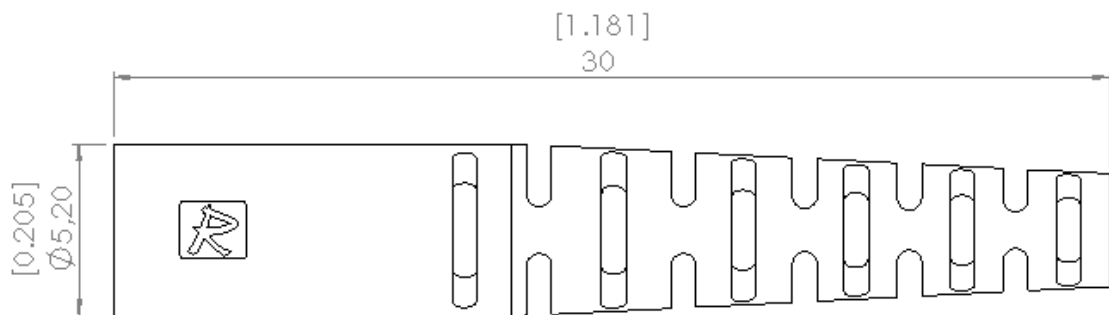

BOOT FOR Ø 2 MM CABLE

Series

LC

Packaging

100

Issue

06 Jan 2011

Page

1/1

Original dimensions in mm [inch]

GENERAL

- Compatible with LC connectors
- Suitable for use with cable sizes Ø 2mm
- Color : **BLACK**