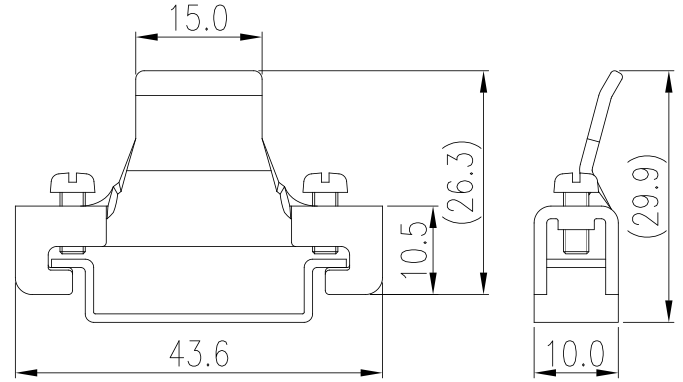

SS3

DIN Rail Terminal Blocks > Accessories > End bracket

Specification

Product description	End Bracket
Material	Steel
Surface Plating	Zinc plated
Compatible rail	TS-35, TS-35/15
Package	50 pcs/box