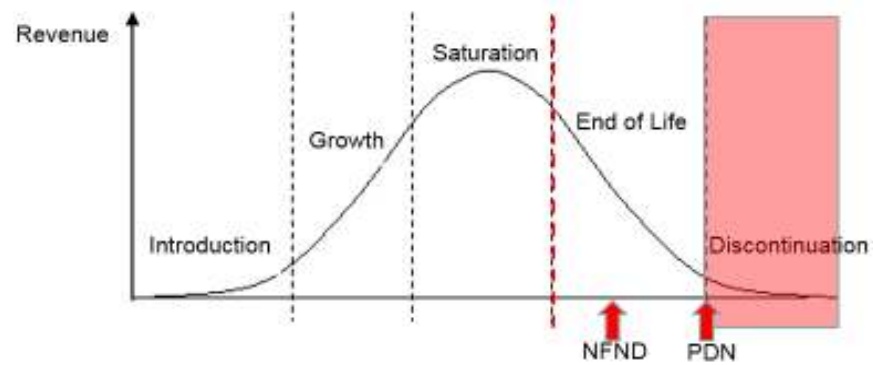

## Product Discontinuation (acc. JEDEC J-STD-048) OS-PD-2018-020

1-Mar-2018

---

<b>Last order:</b>	30-Sep-2018
<b>Last delivery:</b>	31-Dec-2018
<b>Reason:</b>	Phaseout of BLU Business

---

Please direct your feedback to your local Sales office.