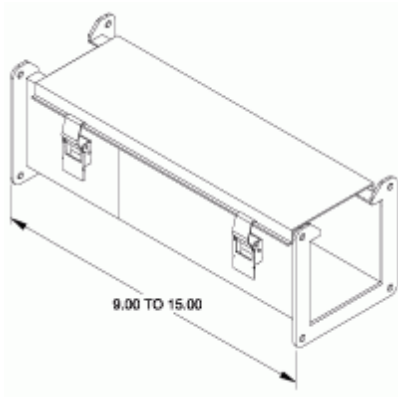

## Cut-Off Fitting (Lay-In) 1485 W1 Series

- Body comes in two pieces. Cut-off one piece, shorten cover, and weld together.
- Includes angle sealing plate.

Part No.	Size
1485BW1	2.5 x 2.5
1485CW1	4 x 4
1485DW1	6 x 6
1485EW1	8 x 8
1485FW1	12 x 6

One angle sealing plate included  
Does not meet CSA or UL requirements

Tags: **cut-off, fitting, lay-in, wireway, 1485**

*Data subject to change without notice*

© 2023. Hammond Manufacturing Ltd. All rights reserved.