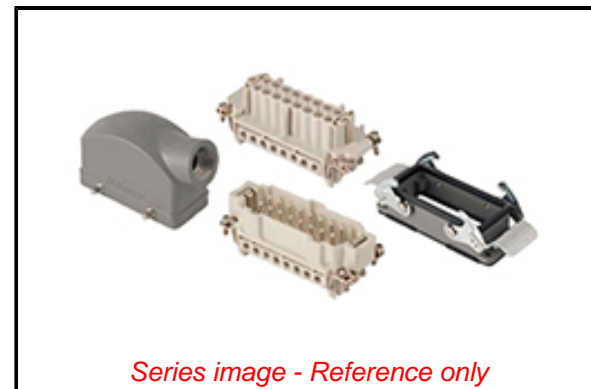

PLEASE CHECK WWW.MOLEX.COM FOR LATEST PART INFORMATION

Part Number: [0936030081](#)
Status: **Active**
Overview: GWconnect Heavy Duty Connectors (HDC)
Description: GWconnect Connector Kit, 24 Pole, Series S-E Female-Male Inserts, Pg21 Die-cast Aluminum Hood-Side Entry, Bulkhead Mount Housing-Vertical, 2 Lever, Size 24B «104x27», Grey

Documents:

[RoHS Certificate of Compliance (PDF)](#)

Kit components

Kit Components [936013737](#) Pg21 Hood, [936010307](#) Male Insert, [936010297](#) Female Insert, [936013538](#) Vertical Bulkhead Housing

General

Product Family Industrial Connectors / Enclosures
Series [93603](#)
Color - Cable Jacket N/A
Component Size 24B «104X27»
Component Type Connector Kit - Female+Male
Exclude SD Check Yes
Insert Series S-E
Overview [GWconnect Heavy Duty Connectors (HDC)](#)
Product Category Heavy Duty Connectors
Product Name GWconnect
UPC 887191864877

Physical

Lock to Mating Part Yes
Mounting Style Bulkhead
Net Weight 590.000/g
Packaging Type Bag
Thread Size Pg21
Thread Type (Pg)

Electrical

Current - Maximum per Contact 16.0A
Voltage - Maximum 500V

Material Info

Engineering Number 7924.6752.0

EU ELV

Not Relevant

EU RoHS

Compliant with Exemption 6(c)

REACH SVHC

Contained Per - ED/71/2019 (16 July 2019)

Lead

Halogen-Free

Status

Not Reviewed

For more information, please visit [Contact US](#)

China ROHS

ELV

RoHS Phthalates

China RoHS

50 Image

Not Relevant

Not Contained

Search Parts in this Series

[93603](#) Series