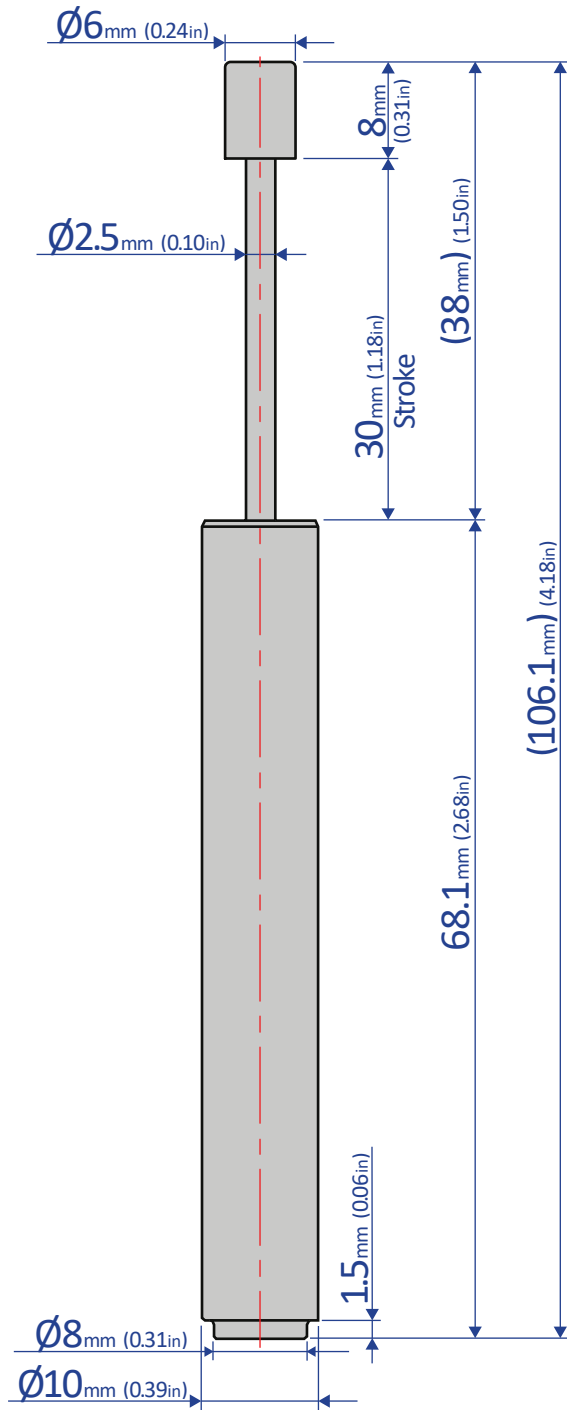

FPD-1030A3-CW

SHOCK ABSORBER - FIXED

Bansbach
easylift®

50 West Drive • Melbourne, Florida 32904
(321) 253-1999 • www.easylift.com • www.damper.net