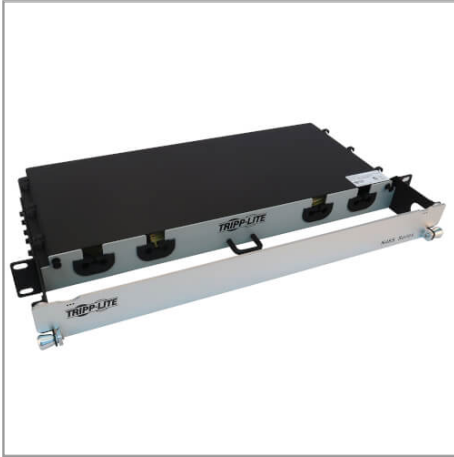

Preloaded Fiber Panel, 1U - 2x (12x LC/LC Duplex M/M) 24F Trunk Cables, OS2 Singlemode, 20 m (65.6 ft.)

MODEL NUMBER: **N48S-2L24L-20**

1U panel comes preloaded with spools of singlemode fiber cable that allow you to extend the exact length required and store the excess out of sight.

Description

Preloaded Fiber Panel, 1U - 2x (12x LC/LC Duplex M/M) 24F Trunk Cables, OS2 Singlemode, 20 m (65.6 ft.)

Features

1U Panel Solution Comes with Cabling Preloaded to Cut Costs and Save Time

All necessary cabling is included with this preloaded fiber panel, coiled inside and ready for immediate use. The aluminum 1U chassis features two 24-fiber LC Duplex singlemode trunk cables, both 20 meters (65.6 feet) in length to make management easy. The panel opens to provide easy access to stored cables. Use only as much cabling as you need. The remainder stores inside the chassis to eliminate cable clutter, allow better airflow through the rack and make equipment maintenance and replacement easier. The cables and panels have labels to help with organization. You also avoid the expense and effort of custom cabling. The flexibility in cable length lets you reuse the cables if equipment is moved. The N48S-2L24L-20 mounts in just 1U of space in an EIA-standard 19-inch rack.

Specifications

OVERVIEW	
UPC Code	037332262479
Product Type	Preloaded
Technology	Singlemode
Optical Mode	OS2; SM
Panel Dimensions	17.32" X 1.73" X 10.20"
Panel Cable Number	2

Highlights

- Dual LC Duplex 24-fiber OS2 singlemode cables come coiled inside for instant use
- Use only as much cable as you need; store the remainder inside to avoid clutter
- Flexible cable length allows reuse of cables if equipment is moved
- Aluminum chassis mounts into 1U of space in EIA-standard 19 in. racks