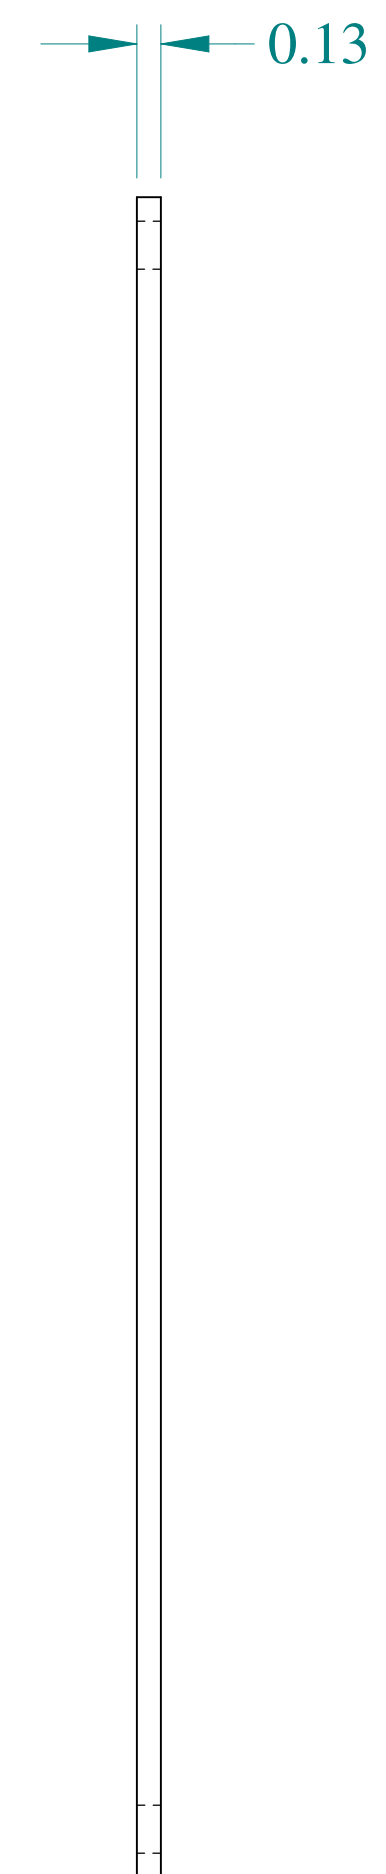

TOP VIEW

FRONT VIEW

SIDE VIEW

SIDE VIEW

ISOMETRIC VIEW

Data subject to change without notice.

Part # : 14F0907

Date : Jan. 29, 2020