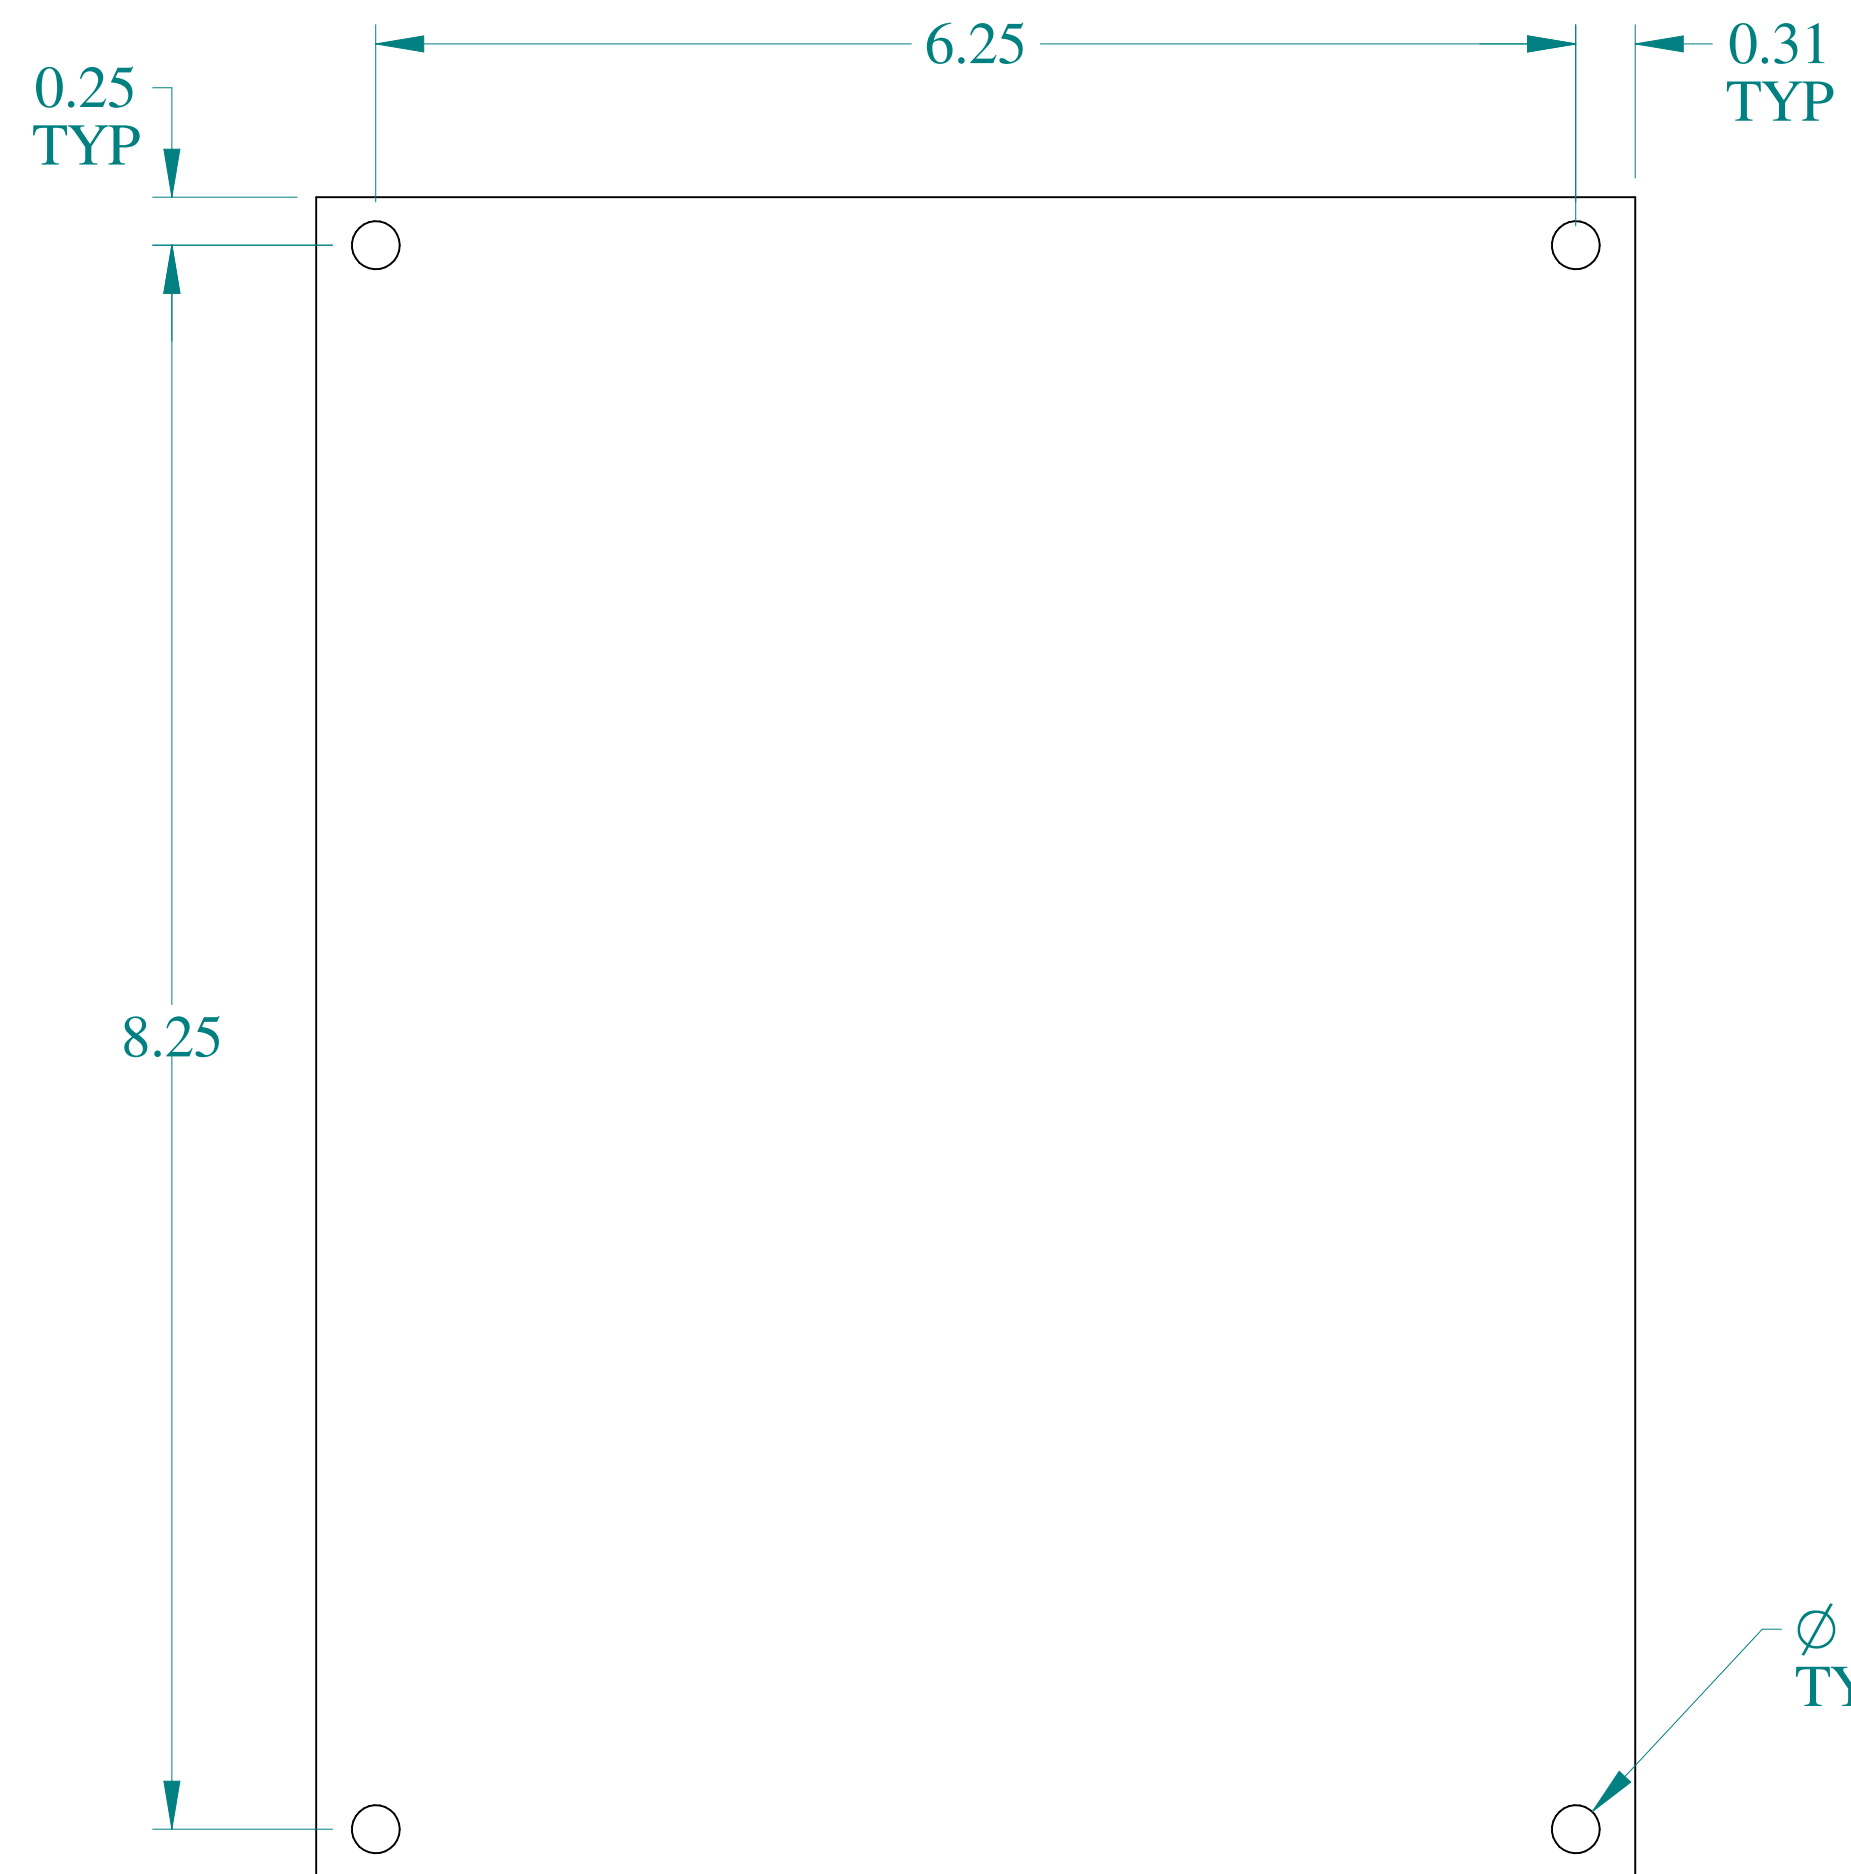

TOP VIEW

FRONT VIEW

SIDE VIEW

SIDE VIEW

ISOMETRIC VIEW

Data subject to change without notice.

Part # : 14F0907

Date : Jan. 29, 2020