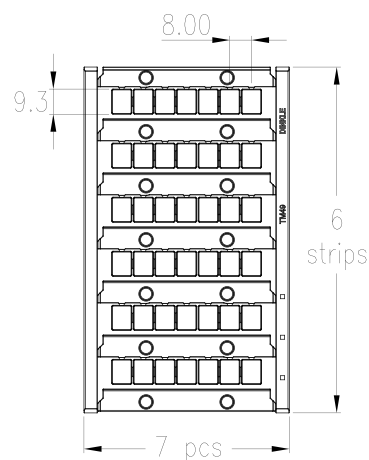

TM49W

DIN Rail Terminal Blocks > Accessories > Marking Label

Specification

Product description	Marking Lable
Color	White
Material	PC
Inflammability class	UL94-V2
Length	9.3 mm
Width	8 mm
Total number of tabs	7 x 6 = 42
Compatible products	<p>BEST APPLICATION :</p> <p>DP6, DP6-TN, DP6-TR, DP6-PE, DP6-TN-PE, DP6-TR-PE, DPTD6, DPTL6, DPTD6-D05, DPTD6-D06, DK6N, DK6N-TN, DK6N-PE, DKTD6N, DKTD6, DKTL6, PM6N</p> <p>AVAILABLE APPLICATION :</p> <p>DK10N, DK10N-TN, DK10N-PE, DK10-PE, DK16-PE, DK16N-PE, DK16H, DK35H, DK35H-PE, DK50, DK50-PE, DK95-PE, DK95, DK150, DK240, DKM5, DKM6, DKM8, DKM10, DKM12, DKMW8, DKM6-2, DKM8-2, DKM10-2, SS4N, SS5N, SS6N, SS7N, SS8, SS11</p>
Package	10 pcs / box