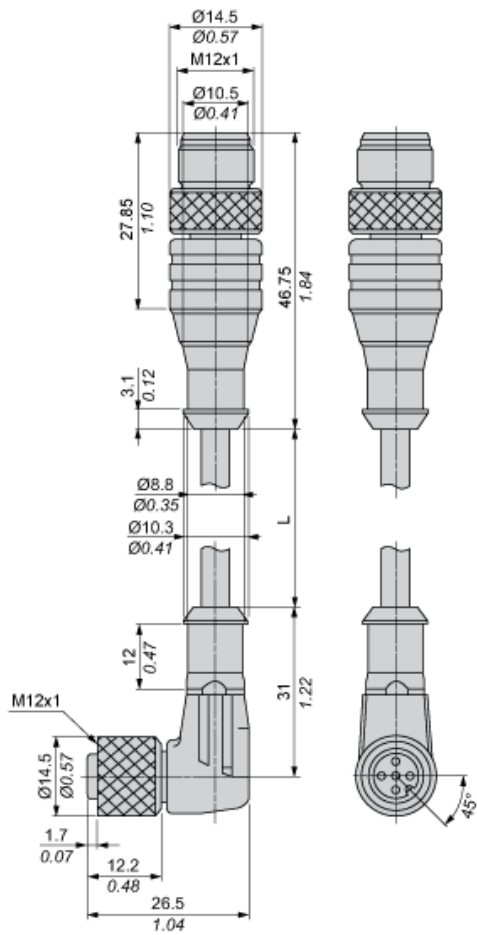

Main

Accessory / separate part category	Cabling accessory
Accessory / Separate Part Type	Jumper cable

Complementary

Jumper cable end 1	M12 male 5 pins straight screw-on
Jumper cable end 2	M12 female 5 pins elbowed screw-on
Cable composition	4 x 0.34 mm ² + 1 x 0.5 mm ²
Cable length	3.28 ft (1 m)
Wire insulation material	PUR
Cable outer diameter	0.23 in (5.9 mm)
[Ue] rated operational voltage	30 V AC 36 V DC
Line Rated Current	4 A
Insulation resistance	>= 1000 MOhm
Maximum resistance across terminals	5000 mOhm
Net Weight	0.18 lb(US) (0.08 kg)

Unit Type of Package 1	PCE
Package 1 Height	0.79 in (2 cm)
Package 1 width	6.30 in (16 cm)
Package 1 Length	6.30 in (16 cm)
Unit Type of Package 2	S02
Number of Units in Package 2	50
Package 2 Weight	7.99 lb(US) (3.624 kg)
Package 2 Height	5.91 in (15 cm)
Package 2 width	11.81 in (30 cm)
Package 2 Length	15.75 in (40 cm)

Contractual warranty

Warranty	18 months
----------	-----------

Dimensions

mm
in.

L : Length of cable

Connections and Schemes