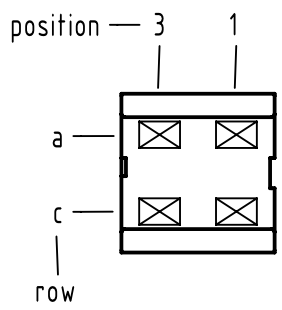

A contact loading

4 solder contacts  
 X = solder contact  
 □ = without contact

02 52 904 1201	1
part no.	performance level

All rights reserved Department EL PD HARTING Electronics GmbH D-32339 Espelkamp	All Dimensions in mm Original Size DIN A4	Scale 2:1	Free size tol.	Ref. Sub.
	Created by HASELOH	Inspected by WOLF	Standardisation KOHLER	Date 2020-09-23
Title har-modular F4-module female solder 4-pole				Doc-Key / ECM-Nr. 100809814/UGD/002/C 500000178462
Type TB		Number 0252904X201		Rev. C
				Page 1/1