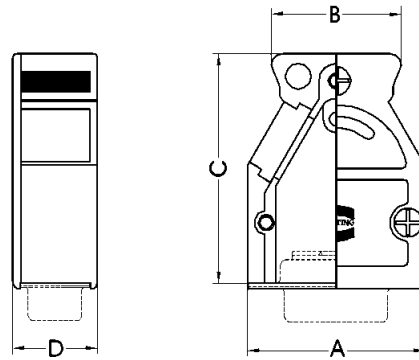

Full metal top and side entry hoods for spring or slide locking

Identification	No. of contacts	Part number	Drawing	Dimensions in mm
----------------	-----------------	-------------	---------	------------------

Top/side entry hood with spring/slide locking

9	61 03 001 0022 ¹⁾
15	61 03 001 0011 ²⁾
25	61 03 001 0012 ²⁾
37	61 03 001 0021 ²⁾
50	61 03 001 0020 ²⁾

No. of contacts	No. of cable entries	A	B	C	D
9	2	31.0	22.6	40.0	14.8
15	3	39.0	30.6	40.0	14.8
25	3	53.0	42.6	40.0	14.8
37	3	69.5	59.2	40.0	14.8
50	3	67.0	55.0	40.0	17.6

¹⁾ Part number contains one blanking piece
²⁾ Part number contains two blanking pieces