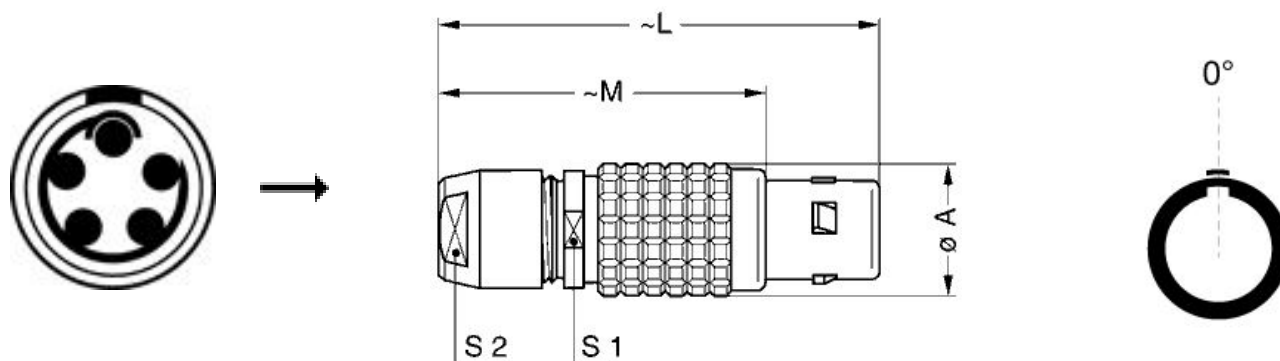

Others

Endurance (Shell): 5000
Temp (min / max): -55° C / +250° C
Humidity (max): <=95% [at 60 deg C / 140 F]
Vibration: 15 g [10 Hz - 2000 Hz]
Shock Resistance: 100 g [6 ms]
Climatical Category: 50/175/21
Shielding (min): 75 dB (10 MHz)
Shielding (min): 40 dB (1 GHz)
Salt Spray Corrosion: >1000 hr

DRAWINGS

Dimensions

	A	L	M	S1	S2
mm.	12	43	32	10	9
in.	0,47	1,69	1,26	0,39	0,35

RECOMMENDED BY LEMO

Tools

Spanner wrench: [DCD.1B.015.PA090](#)

Caps: [BFG.1B.100.PCSG](#)

LEMO products and services are provided "as is". LEMO makes no warranties or representations with regard to LEMO product & services or use of them, express, implied or statutory, including for accuracy, completeness, or security. The user is fully responsible for his products and applications using LEMO components.