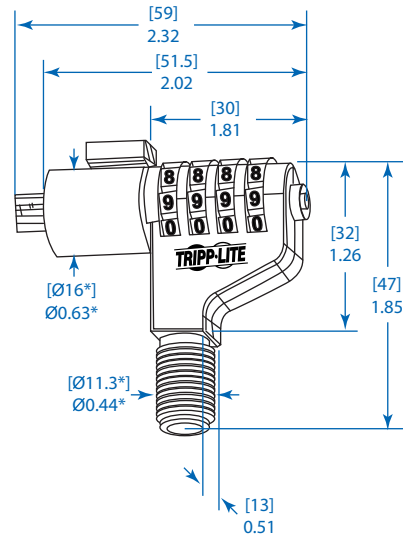

MODEL:

SEC6C

Combination Laptop Security Lock with 6 ft. Cable

Dimensions: [mm] INCHES

Tripp Lite has a policy of continuous improvement. Specifications are subject to change without notice.

* These measurements are diameters.