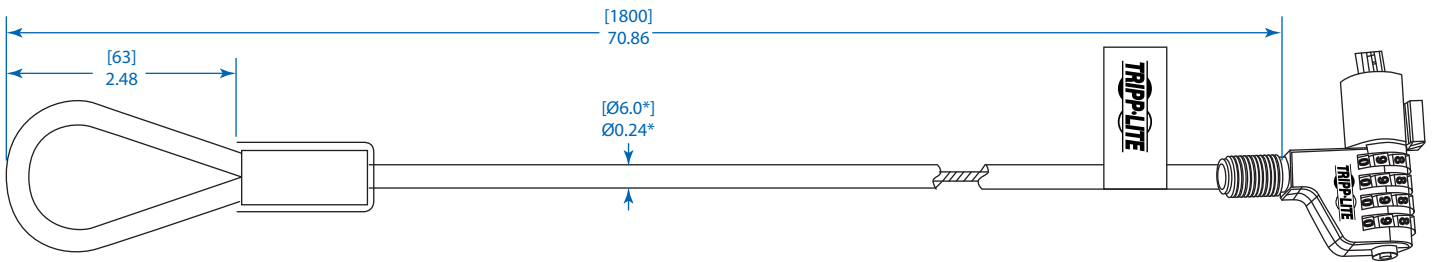

MODEL:

SEC6C

Combination Laptop Security Lock with 6 ft. Cable

Dimensions: [mm] INCHES

Tripp Lite has a policy of continuous improvement. Specifications are subject to change without notice.

* These measurements are diameters.