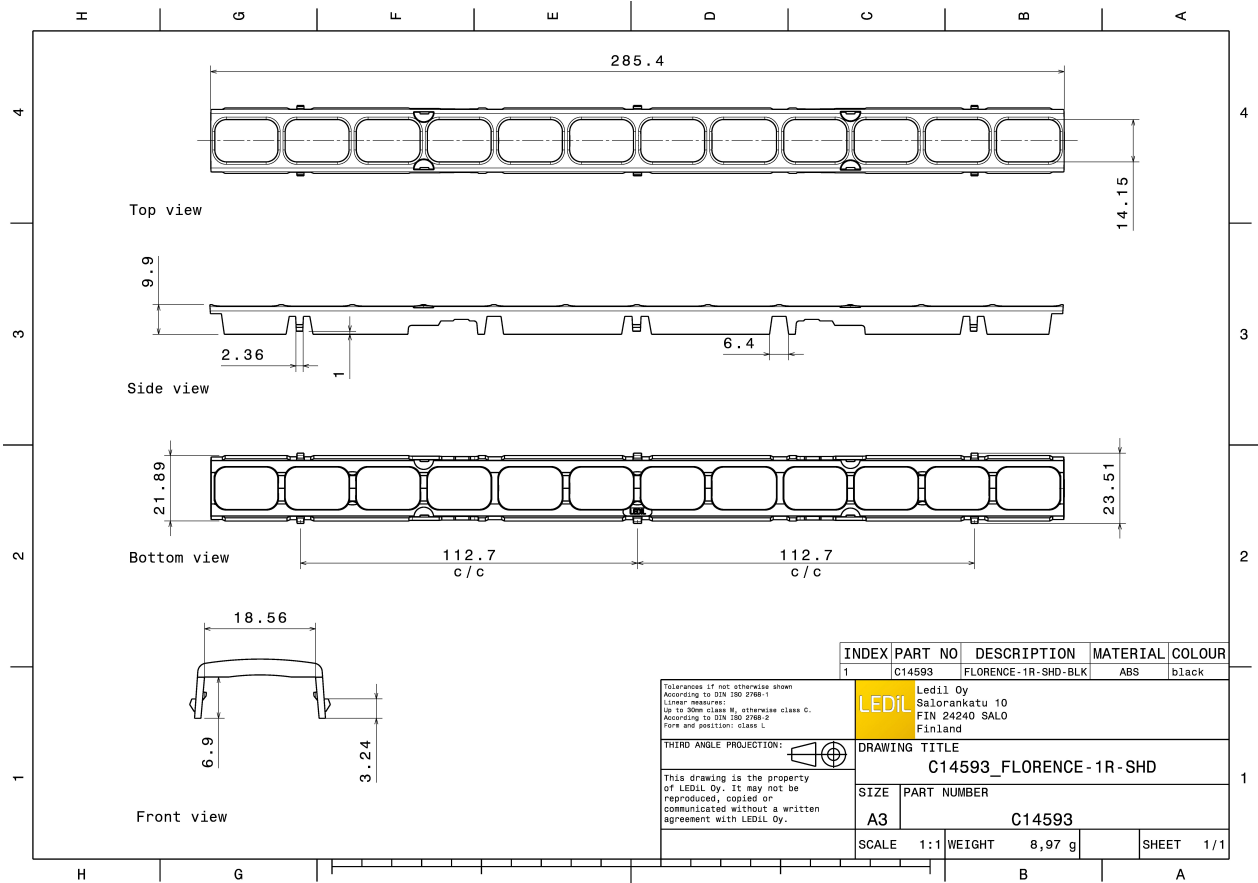

FLORENCE-1R-SHD-BLK

Black glare lowering shade for FLORENCE-1R-Z90 and FLORENCE-1R-Z60 optics

TECHNICAL SPECIFICATIONS:

Dimensions	285.9 x 23.5 mm
Height	9.9 mm
Fastening	pin
Colour	black
Box size	400 x 300 x 170 mm
Box weight	3.2 kg
Quantity in Box	285 pcs
ROHS compliant	yes ⓘ

MATERIAL SPECIFICATIONS:

Component	Type	Material	Colour
FLORENCE-1R-SHD-BLK	Shade	ABS	black

GENERAL INFORMATION:

NOTE: The typical beam angle will be changed by different color, chip size and chip position tolerance. The typical total beam angle is the full angle measured where the luminous intensity is half of the peak value.