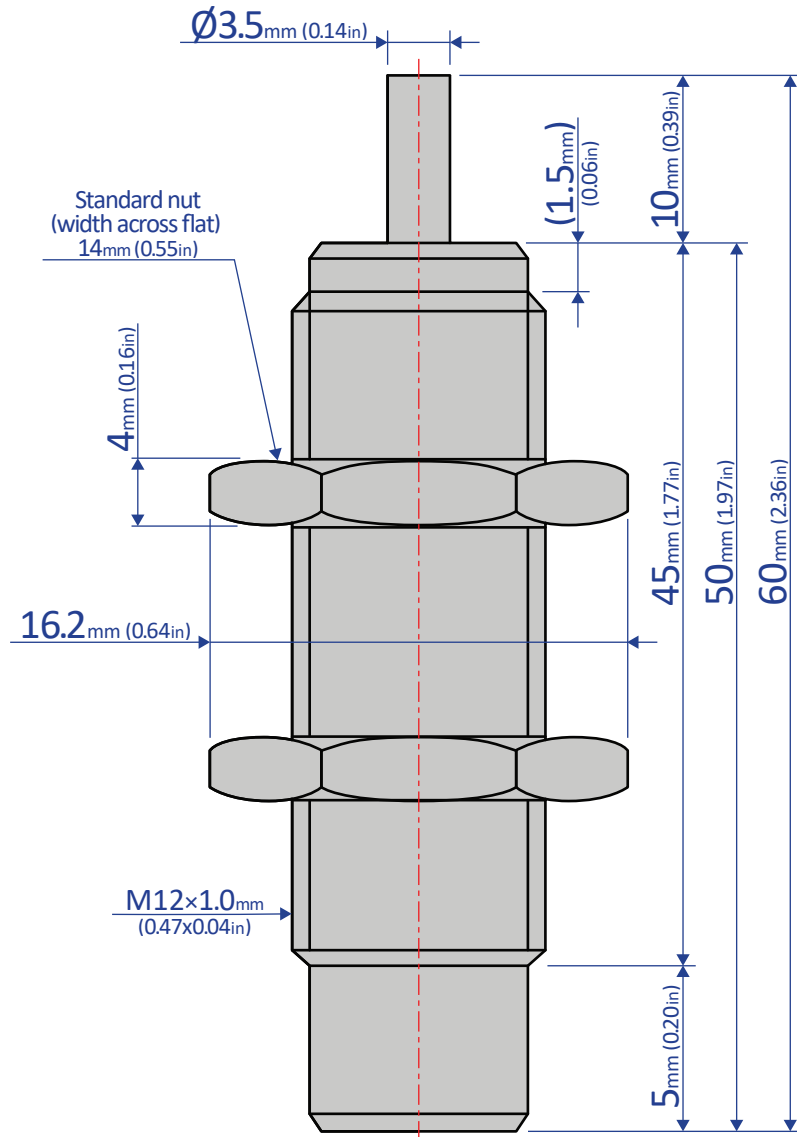

FA-1210KB1-S

SHOCK ABSORBER - FIXED

Bansbach
easylift[®]

50 West Drive • Melbourne, Florida 32904
(321) 253-1999 • www.easylift.com • www.damper.net