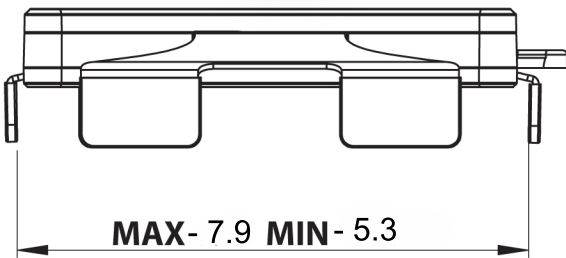

Features

Adjustable arms

Universal design

Able to hold most tablets 7" to 11"

Unit: Inches

MAX DEPTH - 0.45"