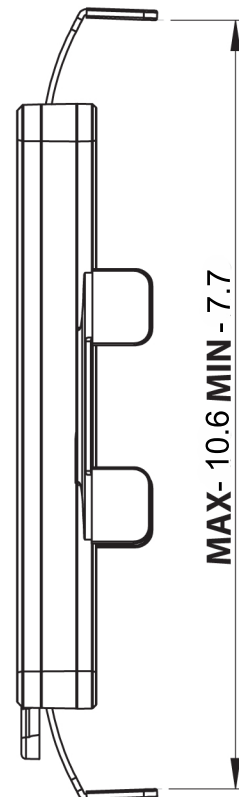

Features

Adjustable arms

Universal design

Able to hold most tablets 7" to 11"

Unit: Inches

MAX DEPTH - 0.45"