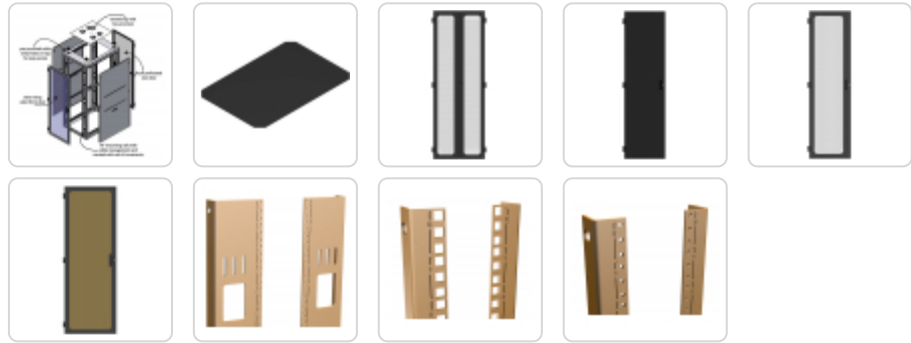

- Up to 48U and 48" deep.
- Other standard colors also include white.

Click here to build your own cabinet configuration using Q-Assembly!

Click here to view our Pre-Assembled C4RR Cabinet Series.

Gallery

Accessories

- Cabinet Fan Tops
- Cabinet Door Replacement Lock
- Side Panel Locking Kit
- Rack and Cabinet Baying/Ganging/Joining Kit
- Universal Rack Shelf
- Rack Mount Locking Storage Drawer
- Adjustable Depth Shelf
- Sliding Keyboard Shelf
- Adjustable Depth Cable Manager
- Horizontal Ring Cable Manager
- Cable Management Arm
- Horizontal Lacing Strip
- Vertical Cable Tray
- Horizontal Steel Finger Cable Manager
- Outlet Strips
- Horizontal Hinged Cable Manager
- Grounding
- Vertical Cable Manager with Door
- Cabinet Caster Set
- Rack Panels
- Mounting Hardware
- Bolt Down Kit

C4 Open Frames and Rail Options

Part No.	Overall Dimensions			Rack Units	Usable Mounting Dimensions		Mounting Rail Options (Sold Separately)	
	Height	Width	Depth		Height	Depth	Tapped 10-32	Square Hole
C4F244231BK1	48.58	24.00	31.50	24U	42.00	29.50	Not Available	C4PR2442SZPL
C4F244236BK1	48.58	24.00	36.00	24U	42.00	34.00	Not Available	C4PR2442SZPL
C4F244242BK1	48.58	24.00	42.00	24U	42.00	40.00	Not Available	C4PR2442SZPL
C4F247331BK1	80.08	24.00	31.50	42U	73.00	29.50	C4PR2473TZPL	C4PR2473SZPL
C4F247336BK1	80.08	24.00	36.00	42U	73.00	34.00	C4PR2473TZPL	C4PR2473SZPL
C4F247342BK1	80.08	24.00	42.00	42U	73.00	40.00	C4PR2473TZPL	C4PR2473SZPL
C4F247731BK1	83.58	24.00	31.50	44U	77.00	29.50	C4PR2477TZPL	C4PR2477SZPL
C4F247736BK1	83.58	24.00	36.00	44U	77.00	34.00	C4PR2477TZPL	C4PR2477SZPL
C4F247742BK1	83.58	24.00	42.00	44U	77.00	40.00	C4PR2477TZPL	C4PR2477SZPL
C4F307731BK1	83.58	30.00	31.50	44U	77.00	29.50	C4PR77TZPL	C4PR77SZPL
C4F307736BK1	83.58	30.00	36.00	44U	77.00	34.00	C4PR77TZPL	C4PR77SZPL
C4F307742BK1	83.58	30.00	42.00	44U	77.00	40.00	C4PR77TZPL	C4PR77SZPL

Overall height includes leveling feet. Note that mounting rails are not included with the frame.