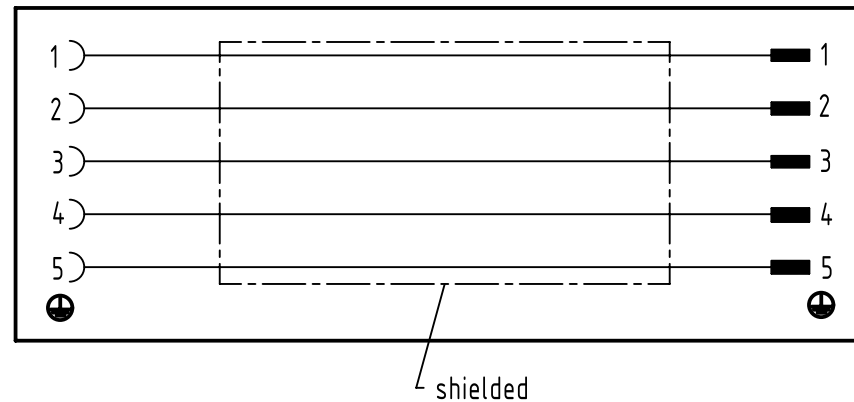

M12 female

M12 male

Schematic diagram

	All Dimensions in mm Original Size DIN A4		Scale 2:1	Free size tol.		Ref.
						Sub.
	All rights reserved		Created by GRUBES	Inspected by HARLASS	Standardisation HOFFMANN	Date 2018-02-07
	Department EC PD - DE					State Final Release
HARTING Electronics GmbH D-32339 Espelkamp			Title HARTING M12 PFT male/female B-coded 5-pole			Doc-Key / ECM-Nr. 100119487/UGD/003/C 500000131091
			Type TB	Number 21033301300		Rev. C
						Page 1/1