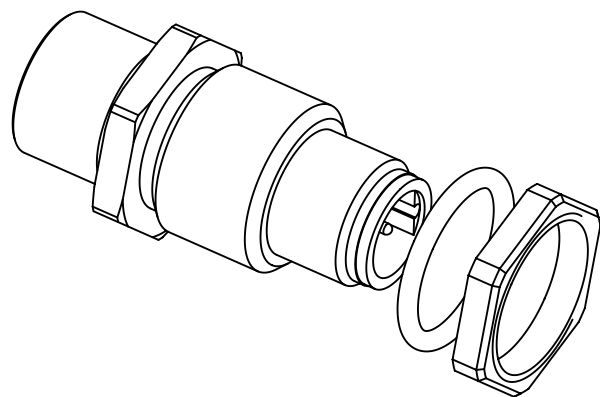

M12 female

M12 male

Schematic diagram

	All Dimensions in mm Original Size DIN A4		Scale 2:1	Free size tol.		Ref.
						Sub.
	All rights reserved		Created by GRUBES	Inspected by HARLASS	Standardisation HOFFMANN	Date 2018-02-07
	Department EC PD - DE					State Final Release
HARTING Electronics GmbH D-32339 Espelkamp			Title HARTING M12 PFT male/female B-coded 5-pole			Doc-Key / ECM-Nr. 100119487/UGD/003/C 500000131091
			Type TB	Number 21033301300		Rev. C
						Page 1/1