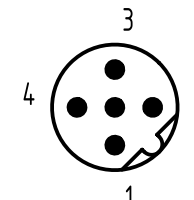

M12 female

M12 male

Schematic diagram

	All Dimensions in mm Original Size DIN A4		Scale 2:1	Free size tol.		Ref.
						Sub.
	All rights reserved		Created by GRUBES	Inspected by HARLASS	Standardisation HOFFMANN	Date 2018-02-07
	Department EC PD - DE					State Final Release
HARTING Electronics GmbH D-32339 Espelkamp			Title HARTING M12 PFT male/female B-coded 5-pole			Doc-Key / ECM-Nr. 100119487/UGD/003/C 500000131091
			Type TB	Number 21033301300		Rev. C
						Page 1/1