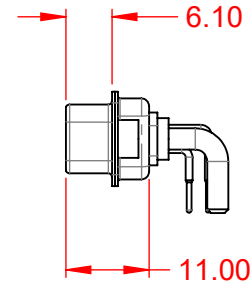

TOLERANCE UNLESS OTHERWISE SPECIFIED	
.X	±0.25
.XX	±0.13
.XXX	±0.05

THIS IS A C.A.D. GENERATED DRAWING  
DO NOT MAKE MANUAL REVISIONS TO MASTER.

ISSUE NUMBER	
ORIGINAL	①

**NOTES:**

**MATERIAL:**  
**HOUSING:** THERMOPLASTIC POLYESTER, UL94V-0  
**SHELL:** STEEL, TIN PLATED  
**CONTACT:** COPPER ALLOY, GOLD FLASH PLATED