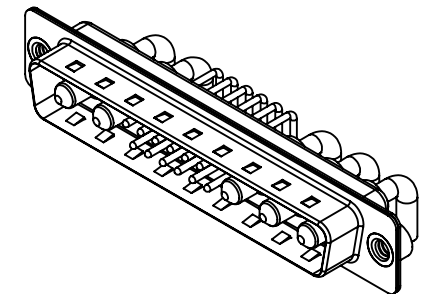

**DIELECTRIC WITHSTANDING VOLTAGE:** 1000V AC rms

THIS SERIES FULLY CONFORMS TO  
THE EUROPEAN UNION DIRECTIVES  
2011/65/EU FOR RoHS COMPLIANCY.

YOUR CONNECTION TO QUALITY & SERVICE

EDAC INC  
TORONTO, ONTARIO  
CANADA