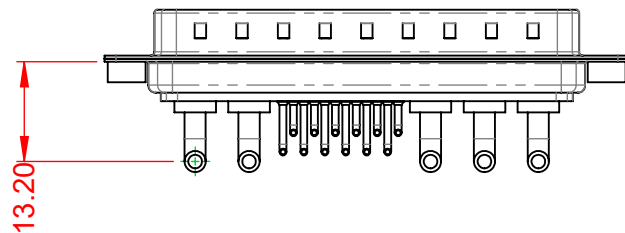

NOTES:

MATERIAL:
HOUSING: THERMOPLASTIC POLYESTER, UL94V-0
SHELL: STEEL, TIN PLATED
CONTACT: COPPER ALLOY, GOLD FLASH PLATED

OPERATING TEMPERATURE: -55°C ~ 125°C

POWER/CO-AX CONTACT RATING: 20A (CURRENT)
(IF PRESENT)

SIGNAL CONTACT CURRENT RATING: 5A PER CONTACT

SIGNAL CONTACT RESISTANCE: 10mΩ MAX.

INSULATOR RESISTANCE: 5000MΩ min.

DIELECTRIC WITHSTANDING VOLTAGE: 1000V AC rms