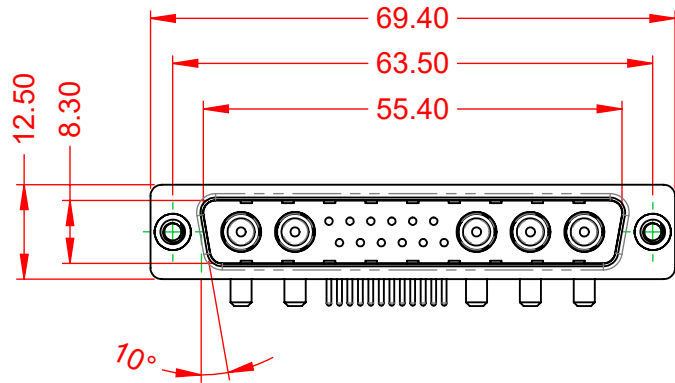

TOLERANCE UNLESS OTHERWISE SPECIFIED	
.X	±0.25
.XX	±0.13
.XXX	±0.05

THIS IS A C.A.D. GENERATED DRAWING  
DO NOT MAKE MANUAL REVISIONS TO MASTER.

ISSUE NUMBER	
ORIGINAL	①

**NOTES:**

**MATERIAL:**  
**HOUSING:** THERMOPLASTIC POLYESTER, UL94V-0  
**SHELL:** STEEL, TIN PLATED  
**CONTACT:** COPPER ALLOY, GOLD FLASH PLATED

**DIELECTRIC WITHSTANDING VOLTAGE:** 1000V AC rms

THIS SERIES FULLY CONFORMS TO  
THE EUROPEAN UNION DIRECTIVES  
2011/65/EU FOR RoHS COMPLIANCY.

YOUR CONNECTION TO QUALITY & SERVICE

EDAC INC  
TORONTO, ONTARIO  
CANADA

**COMBINATION D-SUB**

SW REFERENCE NO.: 629 COMBO ASSEMBLY	
DRAWN: C.B	DATE: JAN. 01/2019
CHECKED:	DATE:
SCALE: (IN C.A.D. 1:1)	SHEET 1 OF 2
DRAWING NUMBER: 629-17W5240-2TA	ISSUE
PART NUMBER: 629-17W5240-2TA	1