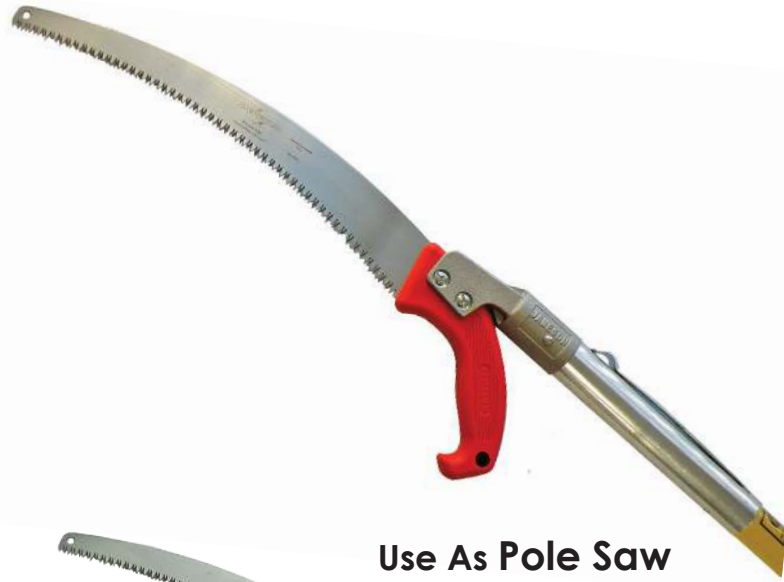

One Tool - Two Jobs!

Save Space Working From A Bucket

Save Space On The Truck

Use As Pole Saw Or Hand Saw