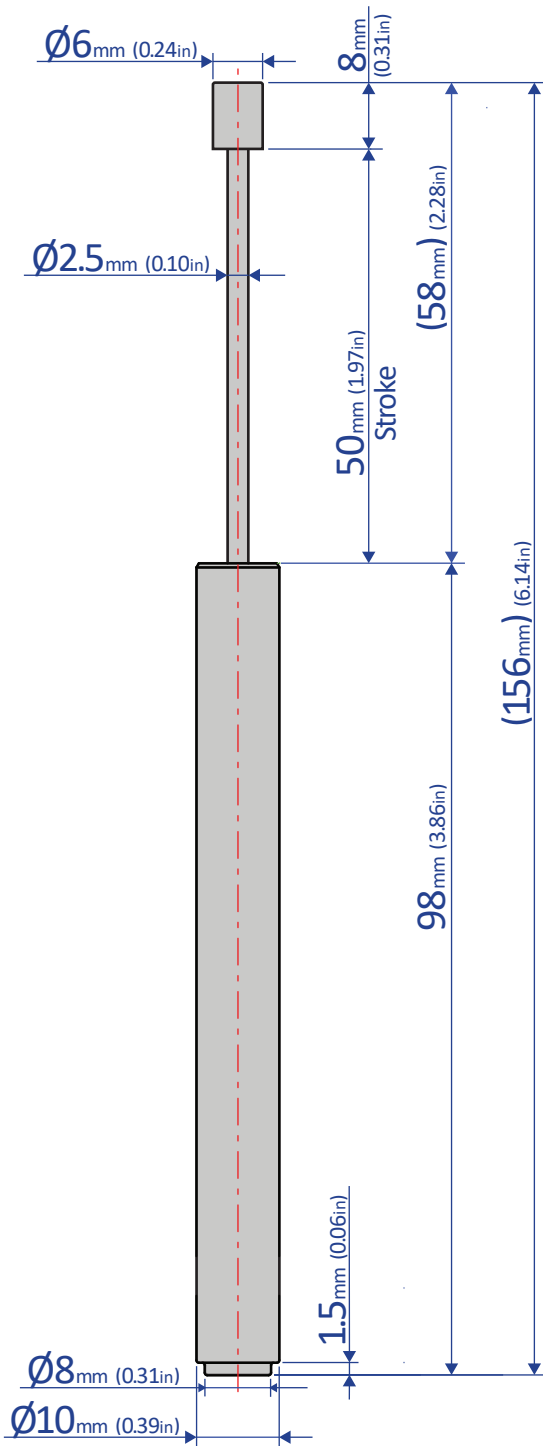

FPD-1050B1-CW

SHOCK ABSORBER - FIXED

Bansbach
easylift[®]

50 West Drive • Melbourne, Florida 32904
(321) 253-1999 • www.easylift.com • www.damper.net