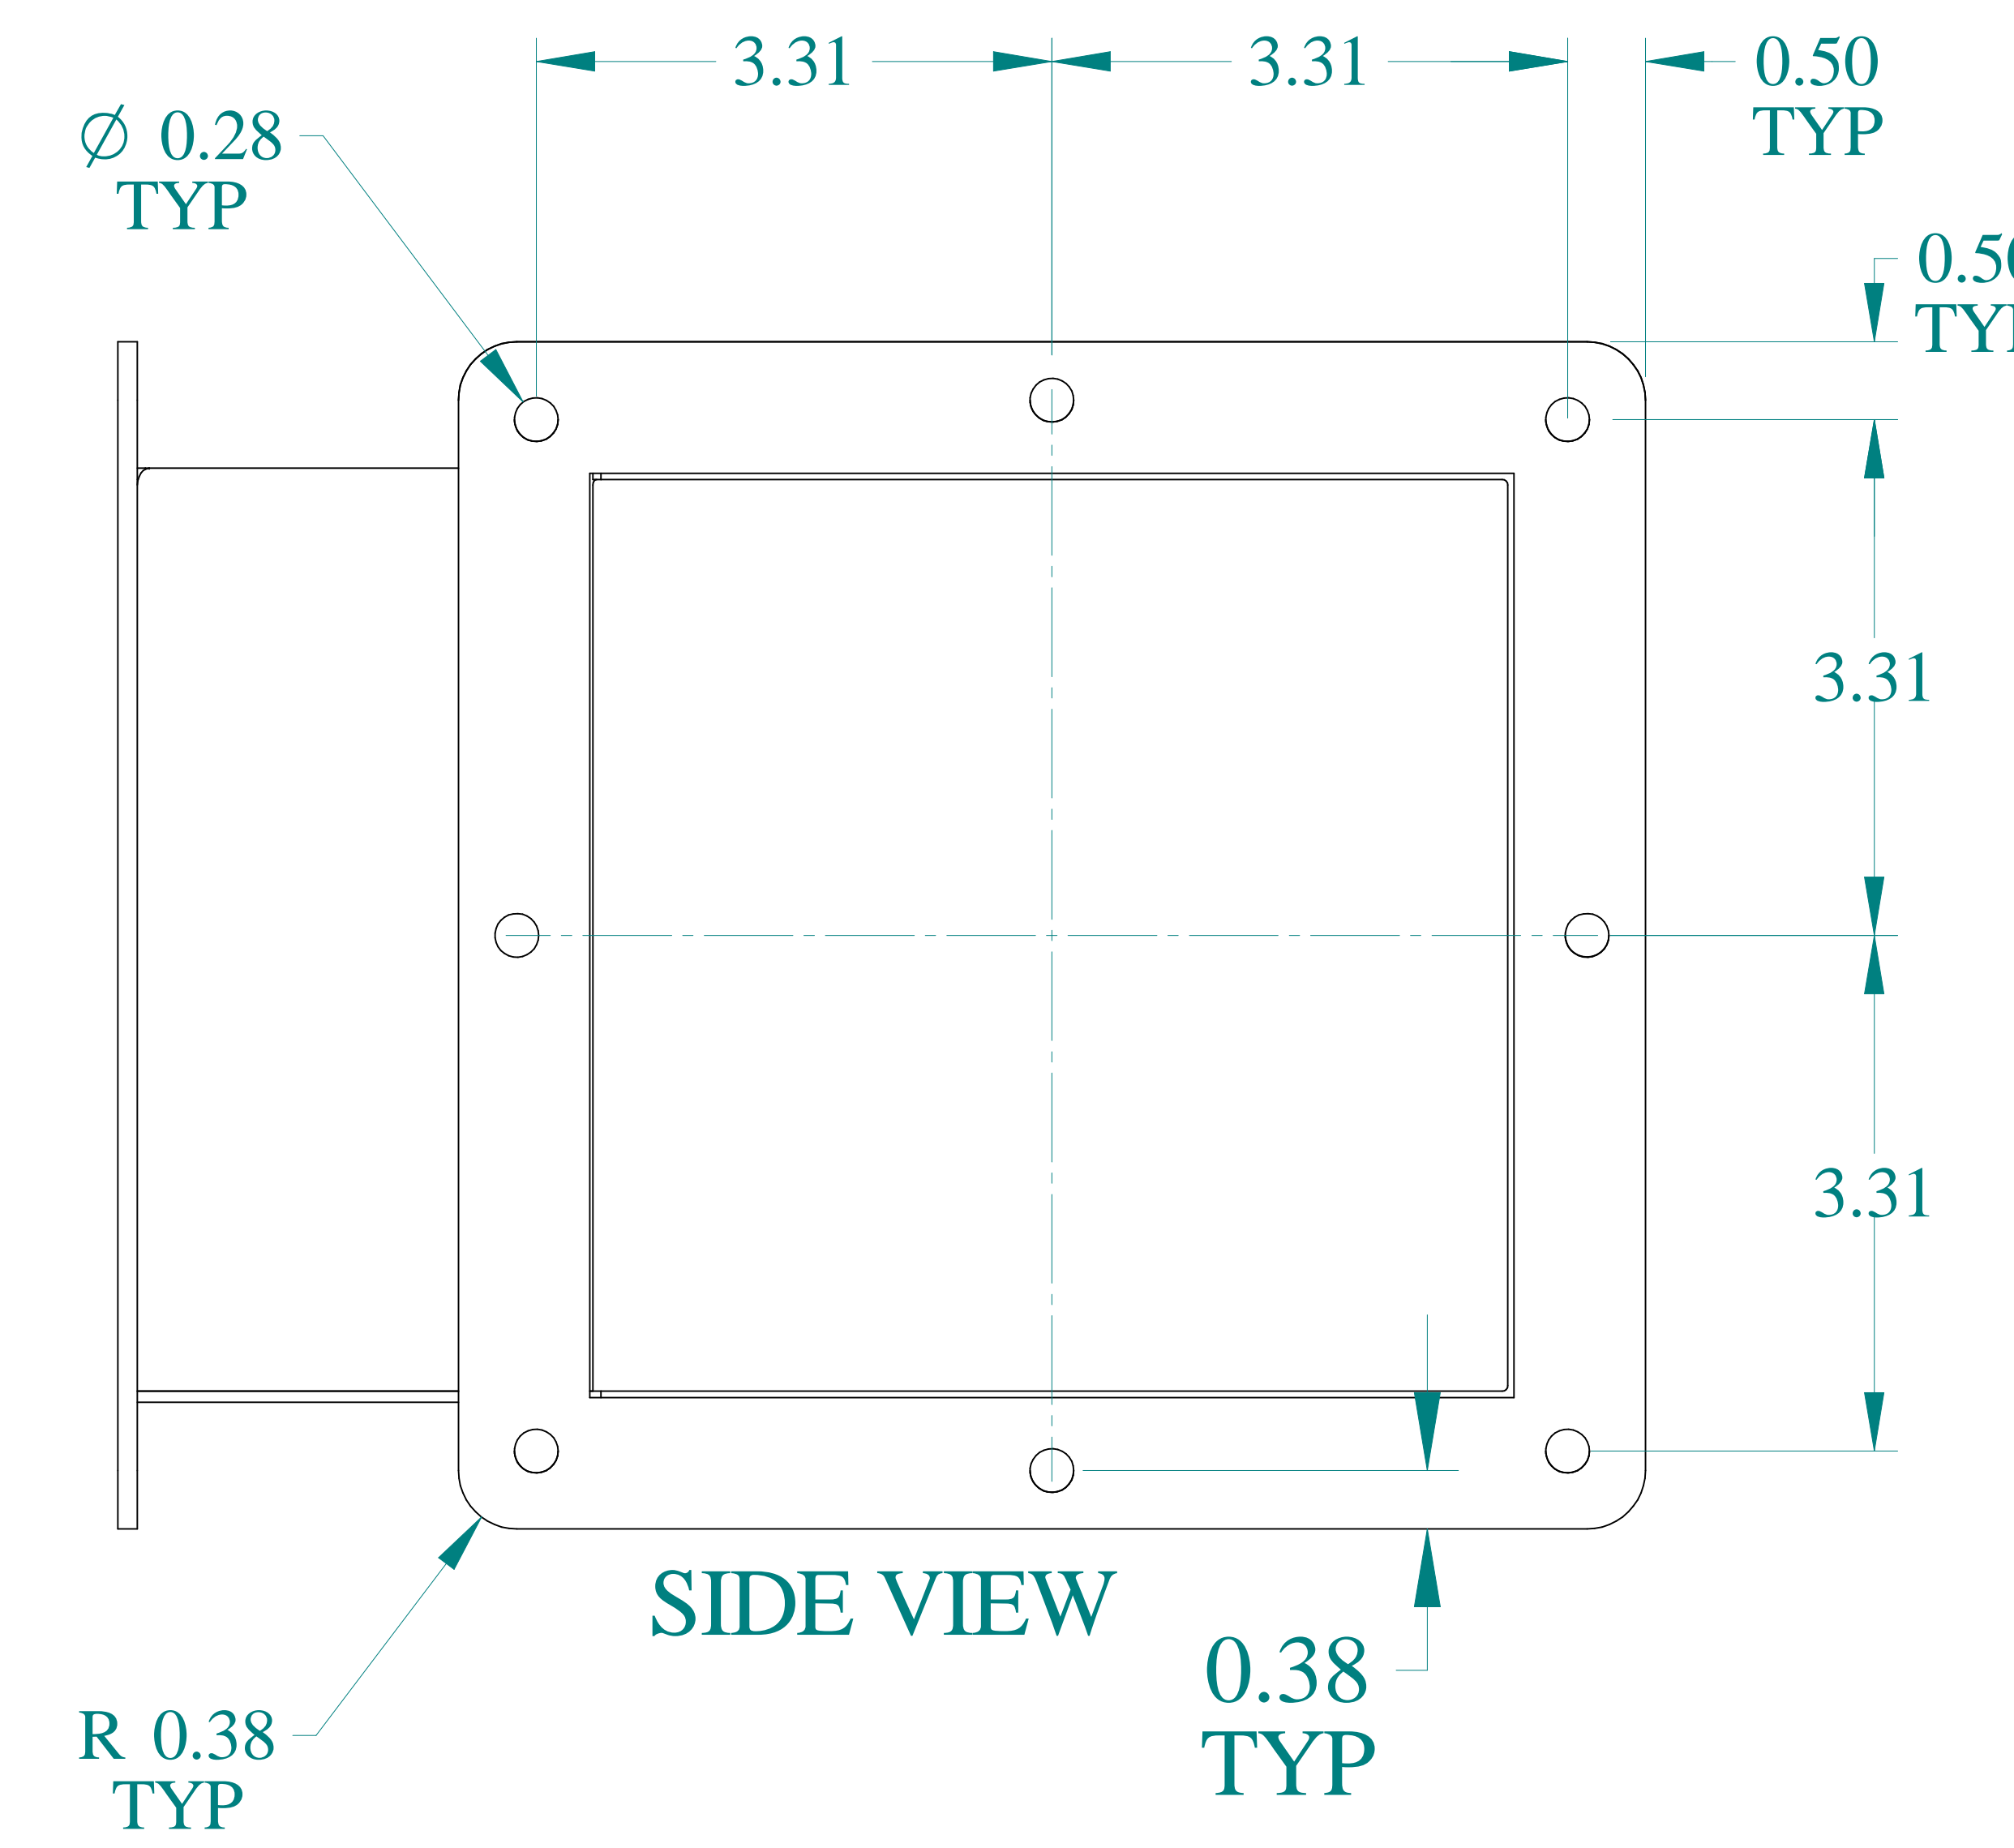

TOP VIEW

ISOMETRIC VIEWS

SIDE VIEW

FRONT VIEW

SIDE VIEW

BACK VIEW

BOTTOM VIEW

HAMMOND
MANUFACTURING®

www.hammondmfg.com

Data subject to change without notice.

Part # : 1487DT

Date : Mar. 13, 2023

Link: www.hamdmfg.com/1487DT