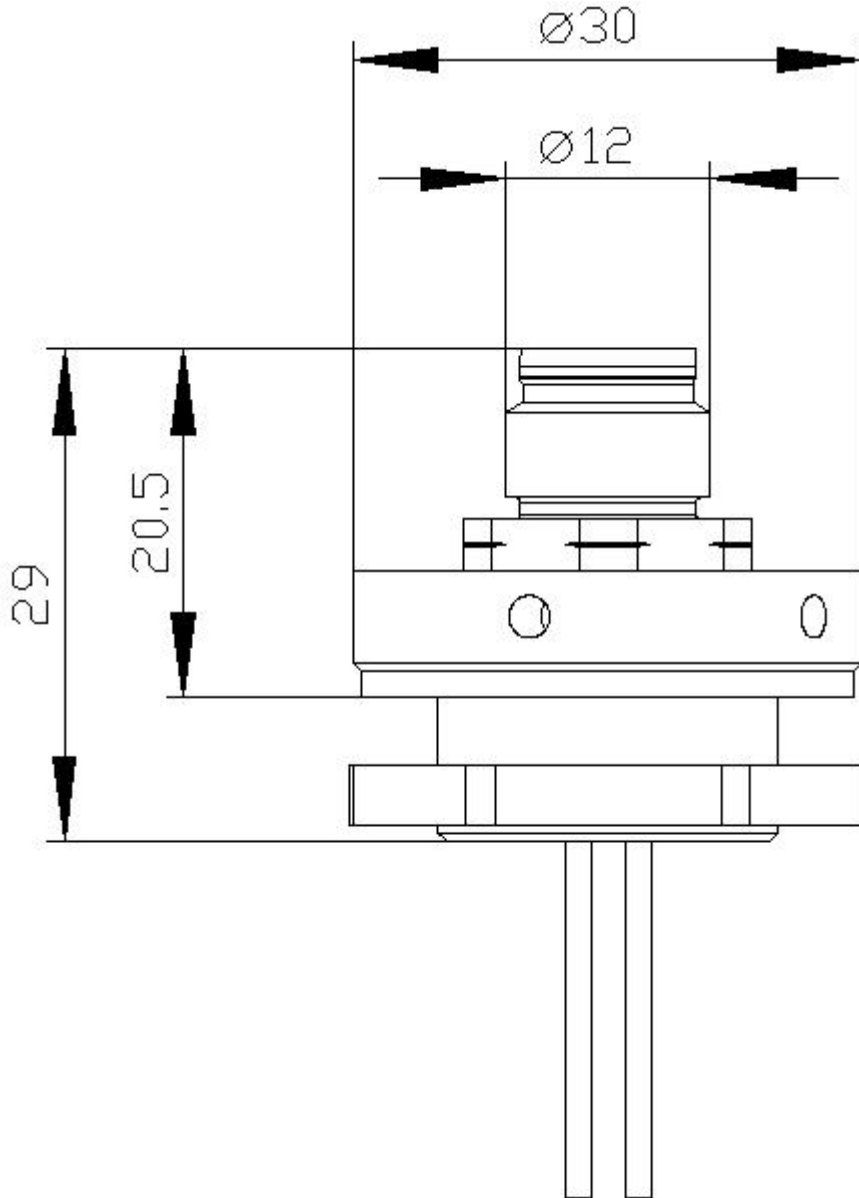

last modified:

10/22/2020