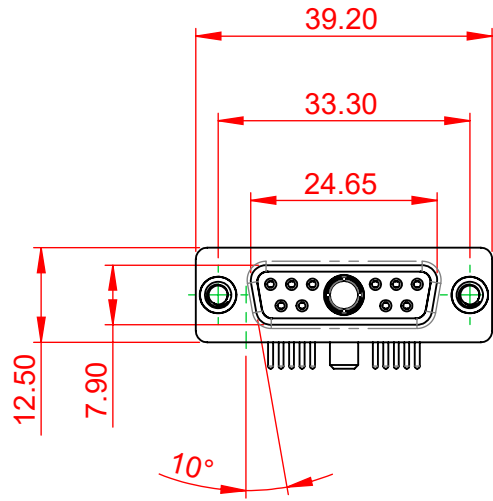

TOLERANCE UNLESS OTHERWISE SPECIFIED	
.X	±0.25
.XX	±0.13
.XXX	±0.05

THIS IS A C.A.D. GENERATED DRAWING  
DO NOT MAKE MANUAL REVISIONS TO MASTER.

ISSUE NUMBER	
ORIGINAL	①

**NOTES:**

**MATERIAL:**  
**HOUSING:** THERMOPLASTIC POLYESTER, UL94V-0  
**SHELL:** STEEL, NICKEL PLATED  
**CONTACT:** COPPER ALLOY, GOLD FLASH PLATED

**OPERATING TEMPERATURE:** -55°C ~ 125°C

**POWER/CO-AX CONTACT RATING:** 40A (CURRENT)  
 (IF PRESENT)  
**SIGNAL CONTACT CURRENT RATING:** 5A PER CONTACT  
**SIGNAL CONTACT RESISTANCE:** 10mΩ MAX.

**INSULATOR RESISTANCE:** 5000MΩ min.  
**DIELECTRIC WITHSTANDING VOLTAGE:** 1000V AC rms

TOLERANCE UNLESS OTHERWISE SPECIFIED	
.X	±0.25
.XX	±0.13
.XXX	±0.05

THIS IS A C.A.D. GENERATED DRAWING  
DO NOT MAKE MANUAL REVISIONS TO MASTER.

ISSUE NUMBER	
ORIGINAL	①

<b>COMBINATION D-SUB</b>		SW REFERENCE NO.: 630 COMBO ASSEMBLY	
		DRAWN: C.B	DATE: JAN. 01/2019
<b>EDAC</b> TORONTO, ONTARIO CANADA YOUR CONNECTION TO QUALITY & SERVICE		CHECKED:	DATE:
		SCALE: N.T.S	SHEET 2 OF 2
THESE DRAWINGS AND SPECIFICATIONS ARE THE PROPERTY OF EDAC INC., AND SHALL NOT BE REPRODUCED, OR COPIED OR USED AS THE BASIS FOR THE MANUFACTURE OR SALE OF APPARATUS WITHOUT WRITTEN PERMISSION.			DRAWING NUMBER: 630-11W1240-4NA
			PART NUMBER: 630-11W1240-4NA
			ISSUE 1