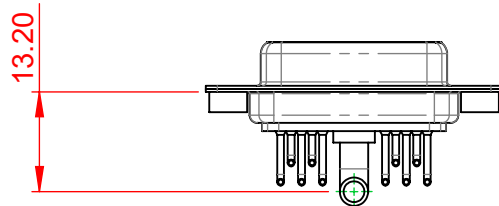

TOLERANCE UNLESS OTHERWISE SPECIFIED	
.X	±0.25
.XX	±0.13
.XXX	±0.05

THIS IS A C.A.D. GENERATED DRAWING  
DO NOT MAKE MANUAL REVISIONS TO MASTER.

ISSUE NUMBER	
ORIGINAL	①

**NOTES:**

**MATERIAL:**  
**HOUSING:** THERMOPLASTIC POLYESTER, UL94V-0  
**SHELL:** STEEL, NICKEL PLATED  
**CONTACT:** COPPER ALLOY, GOLD FLASH PLATED