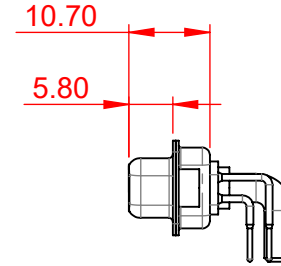

TOLERANCE UNLESS OTHERWISE SPECIFIED	
.X	±0.25
.XX	±0.13
.XXX	±0.05

THIS IS A C.A.D. GENERATED DRAWING  
DO NOT MAKE MANUAL REVISIONS TO MASTER.

ISSUE NUMBER	
ORIGINAL	①

**NOTES:**

**MATERIAL:**  
**HOUSING:** THERMOPLASTIC POLYESTER, UL94V-0  
**SHELL:** STEEL, NICKEL PLATED  
**CONTACT:** COPPER ALLOY, GOLD FLASH PLATED