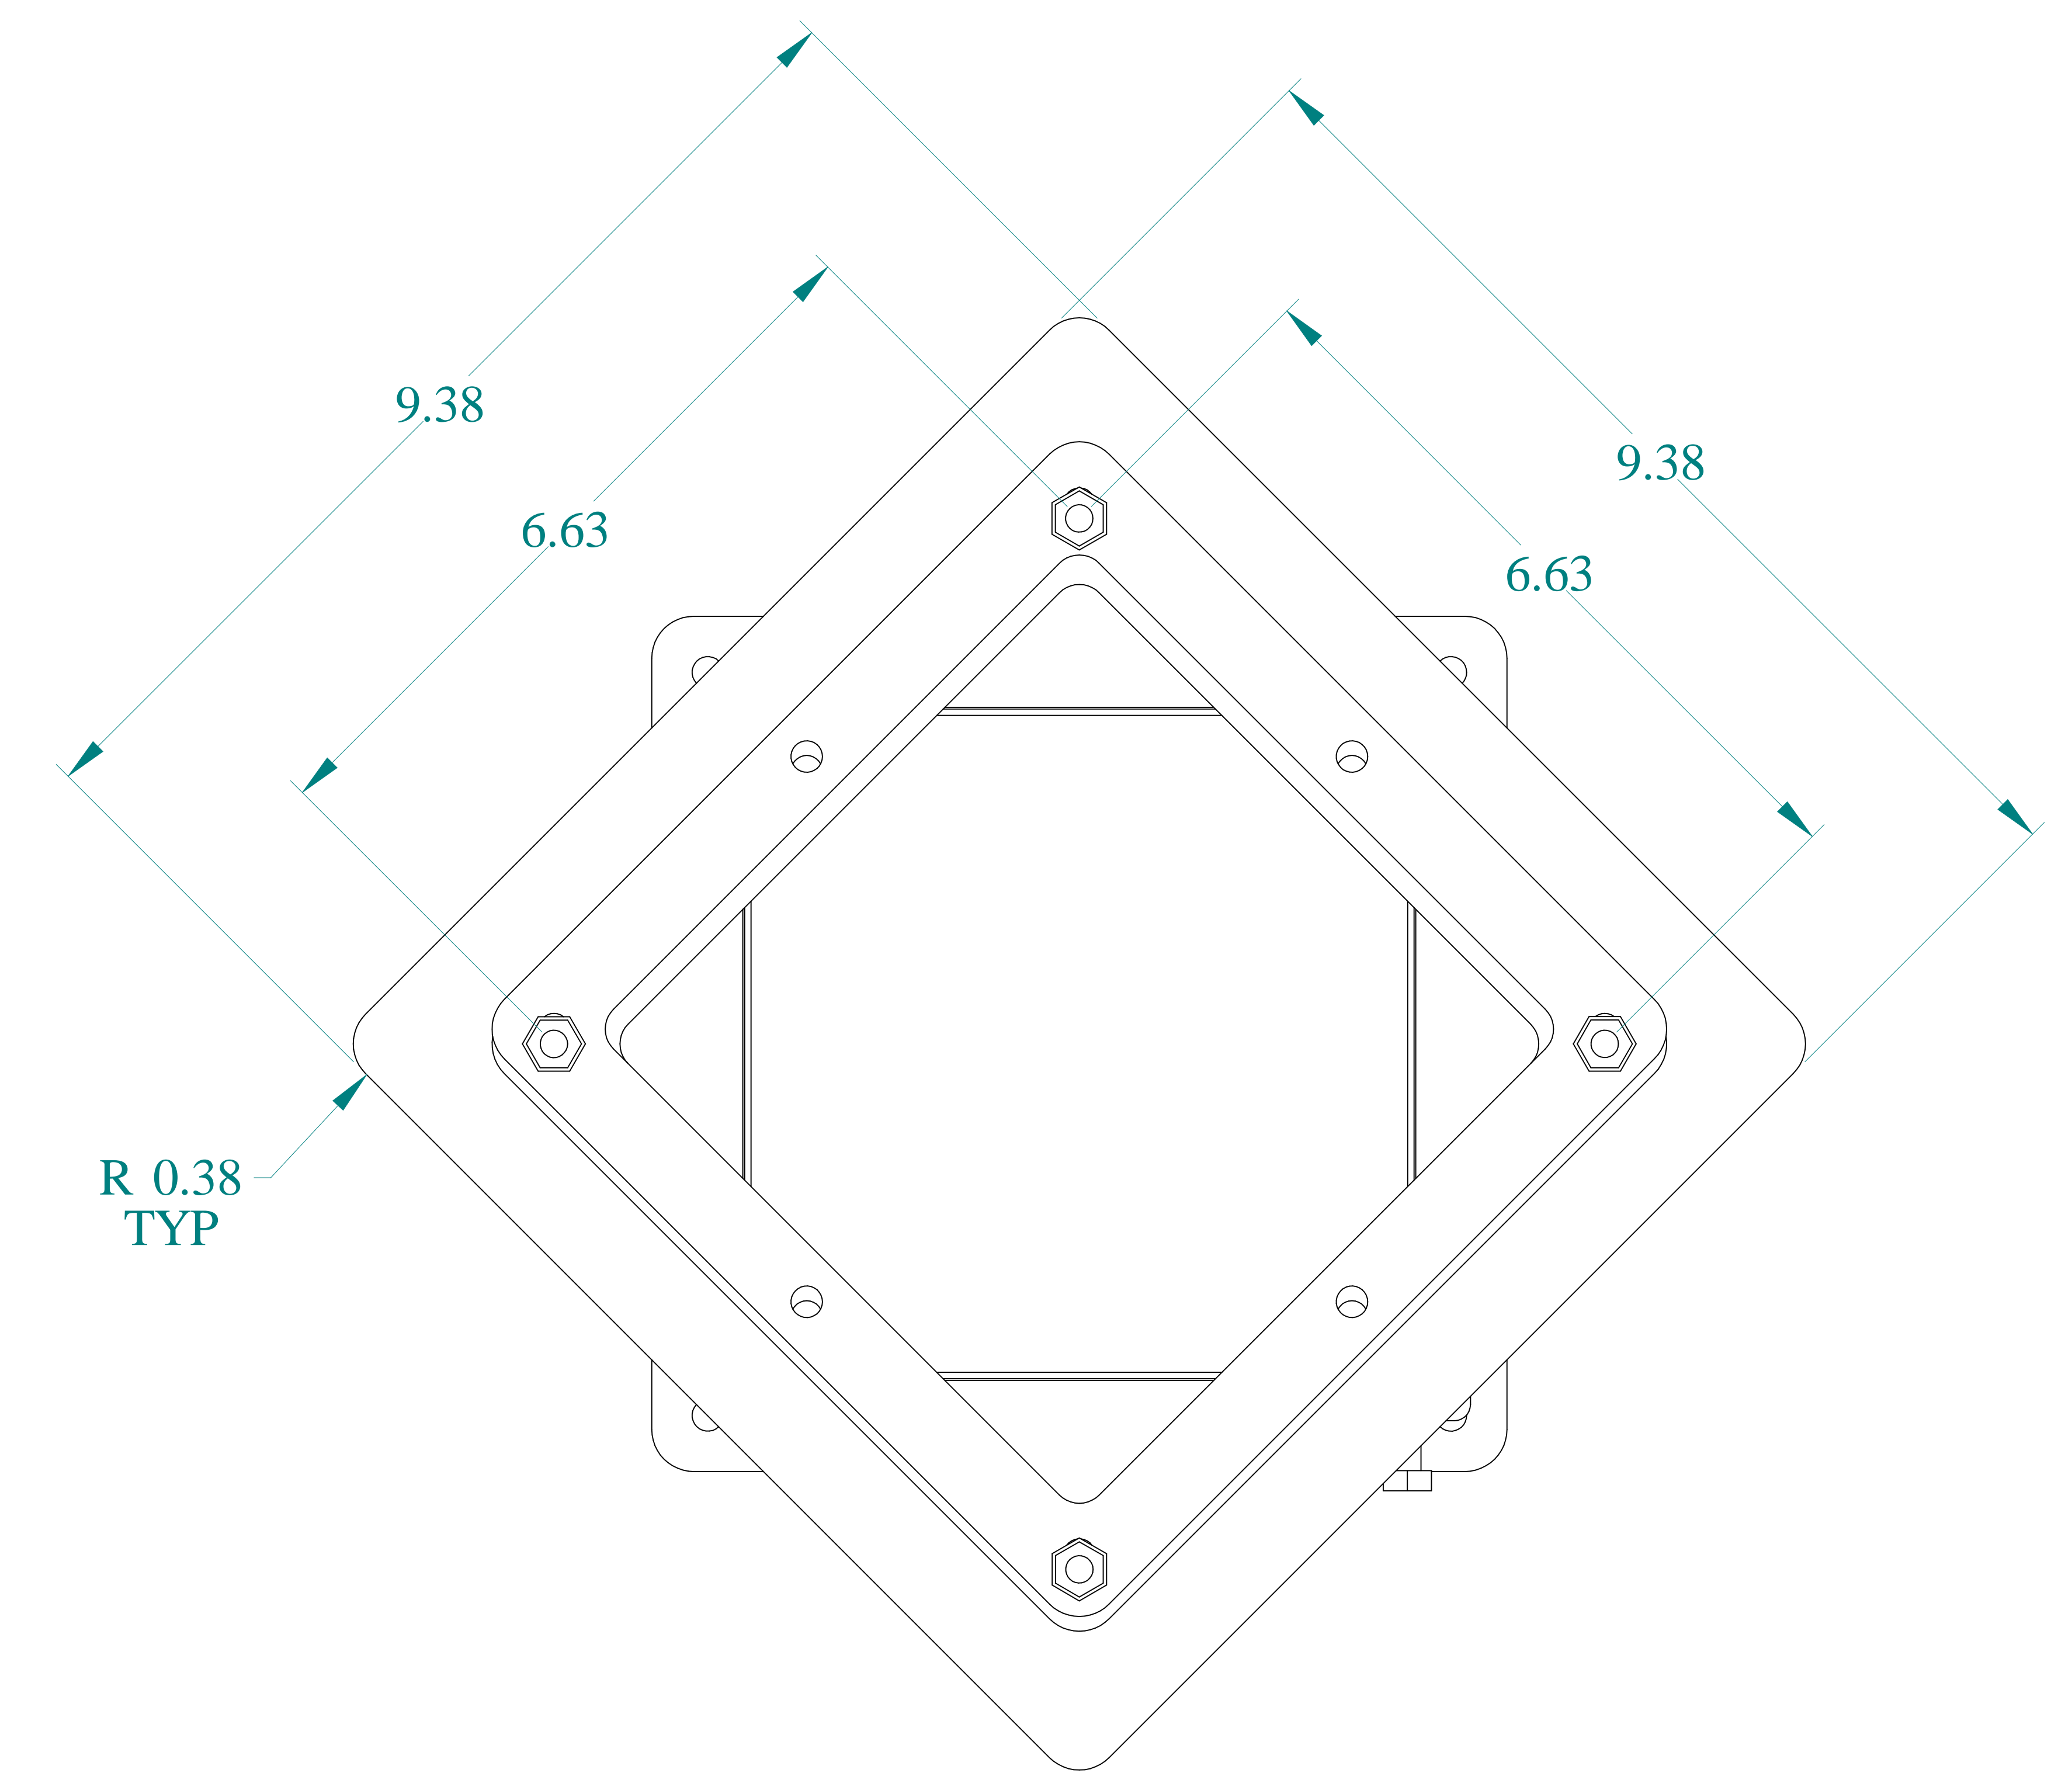

TOP VIEW

ISOMETRIC VIEWS

SIDE VIEW

FRONT VIEW

SIDE VIEW

BACK VIEW

BOTTOM VIEW

Data subject to change without notice.

Part # : 1487DV1

Date : Mar. 13, 2023

Link: [www.hammg.com/1487DV1](http://www.hammg.com/1487DV1)