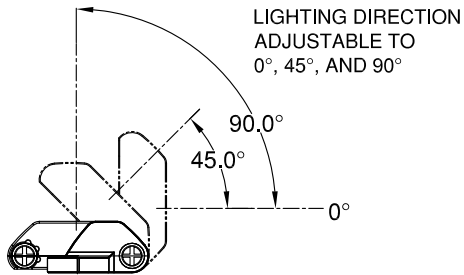

#6 TAPPING SCREWS (2X), AND ADD'L
M2.3 X 0.45 X 9mm TAPPING SCREWS (2X) INCLUDED

REV.	DESCRIPTION	DATE	APPROVED
A	Engineering Release	6/12/18	G.O.

1. Power Input: 24VDC, Constant Voltage
2. Power Consumption: 5.0 Watts
3. White Color Temperature: 3100K Warm White
4. Output Projection: 120° FWHM
5. Luminous Output: 320 Lumens (130 Lumens When Dimmed)
6. Housing Color: Black
7. Operating Temperature: 0C ~ +40C
8. For Use in Dry Locations Only
9. Pre-set to "ON" When Initially Powered

Mating Connector:
5.5 x 2.1 x 11mm DC Plug

STANDARD TOLERANCE (UNLESS OTHERWISE SPECIFIED)		BIVAR®	
DECIMALS	ANGULAR	4 THOMAS, IRVINE, CA. 92618 TEL: (949) 951-8808 FAX: (949) 951-3974	
.X ± .1	X° ± 1°	TITLE: BC5000 SERIES LIGHTING WARM WHITE	
.XX ± .02		DESIGNED:	DATE:
.XXX ± .010		TD. NGUYEN	6/12/18
		PART NO:	REVISION:
		BC5000-W-S	A
		REVISER:	DATE:
		N/A	N/A
		CAGE CODE:	SCALE:
		32559	NONE
		CHECKED:	DATE:
		K. BARON	6/12/18
		SHEET # 1 OF 1	
CAD GENERATED DOCUMENT, DO NOT MEASURE DRAWING			