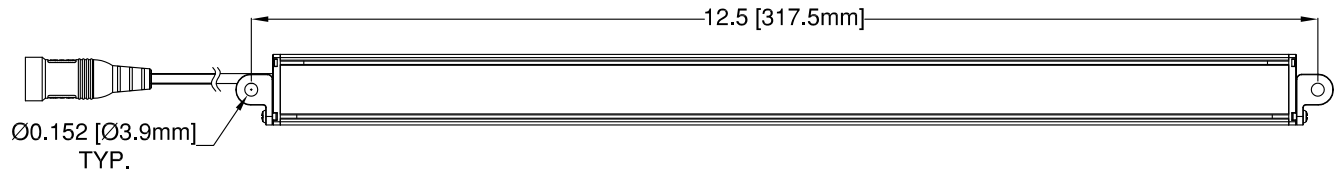

#6 TAPPING SCREWS (2X), AND ADD'L
M2.3 X 0.45 X 9mm TAPPING SCREWS (2X) INCLUDED

REV.	DESCRIPTION	DATE	APPROVED
A	Engineering Release	6/12/18	G.O.

1. Power Input: 24VDC, Constant Voltage
2. Power Consumption: 5.0 Watts
3. White Color Temperature: 3100K Warm White
4. Output Projection: 120° FWHM
5. Luminous Output: 320 Lumens (130 Lumens When Dimmed)
6. Housing Color: Black
7. Operating Temperature: 0C ~ +40C
8. For Use in Dry Locations Only
9. Pre-set to "ON" When Initially Powered

Mating Connector:
5.5 x 2.1 x 11mm DC Plug

STANDARD TOLERANCE (UNLESS OTHERWISE SPECIFIED)		BIVAR®	
DECIMALS	ANGULAR	4 THOMAS, IRVINE, CA. 92618 TEL: (949) 951-8808 FAX: (949) 951-3974	
.X ± .1	X° ± 1°	TITLE: BC5000 SERIES LIGHTING WARM WHITE	
.XX ± .02		DESIGNED:	DATE:
.XXX ± .010		TD. NGUYEN	6/12/18
		PART NO:	REVISION:
		BC5000-W-S	A
		REVISER:	DATE:
		N/A	N/A
		CAGE CODE:	SCALE:
		32559	NONE
		CHECKED:	DATE:
		K. BARON	6/12/18
		SHEET # 1 OF 1	
CAD GENERATED DOCUMENT, DO NOT MEASURE DRAWING			