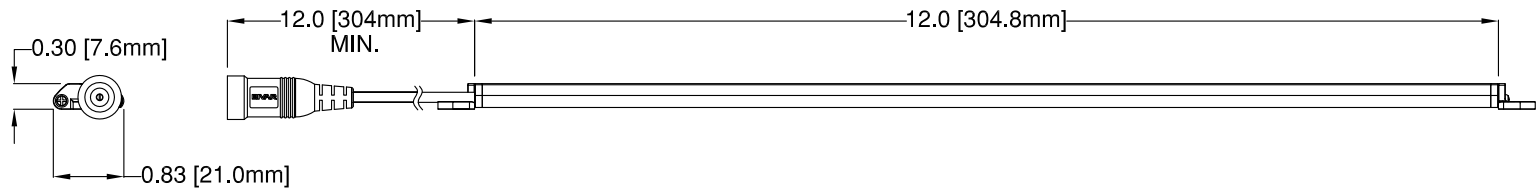

#6 TAPPING SCREWS (2X), AND ADD'L
M2.3 X 0.45 X 9mm TAPPING SCREWS (2X) INCLUDED

REV.	DESCRIPTION	DATE	APPROVED
A	Engineering Release	6/12/18	G.O.

1. Power Input: 24VDC, Constant Voltage
2. Power Consumption: 5.0 Watts
3. White Color Temperature: 3100K Warm White
4. Output Projection: 120° FWHM
5. Luminous Output: 320 Lumens (130 Lumens When Dimmed)
6. Housing Color: Black
7. Operating Temperature: 0C ~ +40C
8. For Use in Dry Locations Only
9. Pre-set to "ON" When Initially Powered

Mating Connector:
5.5 x 2.1 x 11mm DC Plug

STANDARD TOLERANCE (UNLESS OTHERWISE SPECIFIED)		BIVAR®	
DECIMALS	ANGULAR	4 THOMAS, IRVINE, CA. 92618 TEL: (949) 951-8808 FAX: (949) 951-3974	
.X ± .1	X° ± 1°	TITLE: BC5000 SERIES LIGHTING WARM WHITE	
.XX ± .02		DESIGNED:	DATE:
.XXX ± .010		TD. NGUYEN	6/12/18
		PART NO:	REVISION:
		BC5000-W-S	A
		REVISER:	DATE:
		N/A	N/A
		CAGE CODE:	SCALE:
		32559	NONE
		CHECKED:	DATE:
		K. BARON	6/12/18
		SHEET # 1 OF 1	
CAD GENERATED DOCUMENT, DO NOT MEASURE DRAWING			