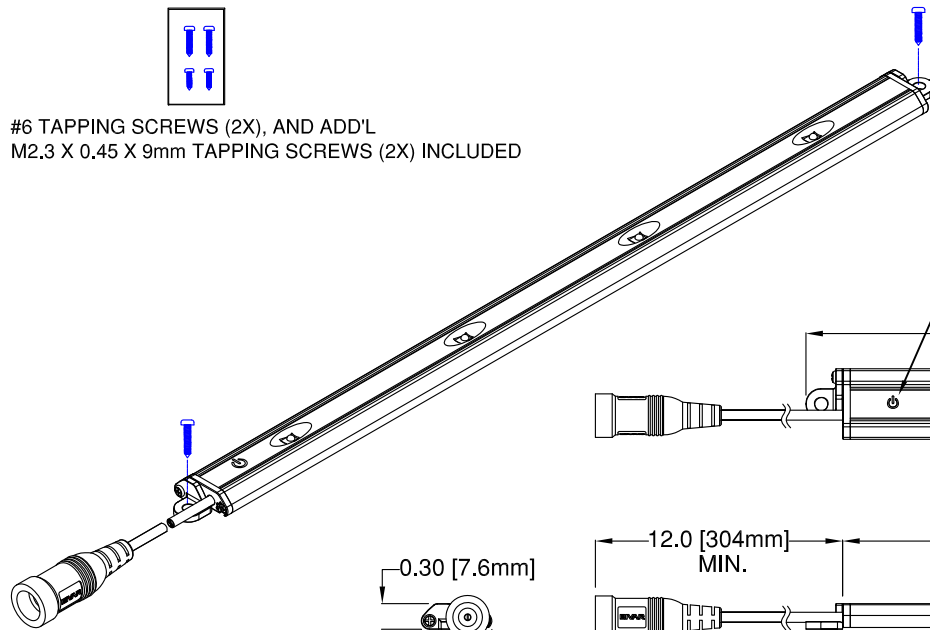

#6 TAPPING SCREWS (2X), AND ADD'L
M2.3 X 0.45 X 9mm TAPPING SCREWS (2X) INCLUDED

REV.	DESCRIPTION	DATE	APPROVED
A	Engineering Release	6/12/18	G.O.

1. Power Input: 24VDC, Constant Voltage
2. Power Consumption: 5.0 Watts
3. White Color Temperature: 3100K Warm White
4. Output Projection: 120° FWHM
5. Luminous Output: 320 Lumens (130 Lumens When Dimmed)
6. Housing Color: Black
7. Operating Temperature: 0C ~ +40C
8. For Use in Dry Locations Only
9. Pre-set to "ON" When Initially Powered

Mating Connector:
5.5 x 2.1 x 11mm DC Plug

STANDARD TOLERANCE (UNLESS OTHERWISE SPECIFIED)		BIVAR®	
DECIMALS	ANGULAR	4 THOMAS, IRVINE, CA. 92618 TEL: (949) 951-8808 FAX: (949) 951-3974	
.X ± .1	X° ± 1°	TITLE: BC5000 SERIES LIGHTING WARM WHITE	
.XX ± .02		DESIGNED:	DATE:
.XXX ± .010		TD. NGUYEN	6/12/18
		PART NO:	REVISION:
		BC5000-W-S	A
		REVISER:	DATE:
		N/A	N/A
		CAGE CODE:	SCALE:
		32559	NONE
		CHECKED:	DATE:
		K. BARON	6/12/18
		SHEET # 1 OF 1	
CAD GENERATED DOCUMENT, DO NOT MEASURE DRAWING			