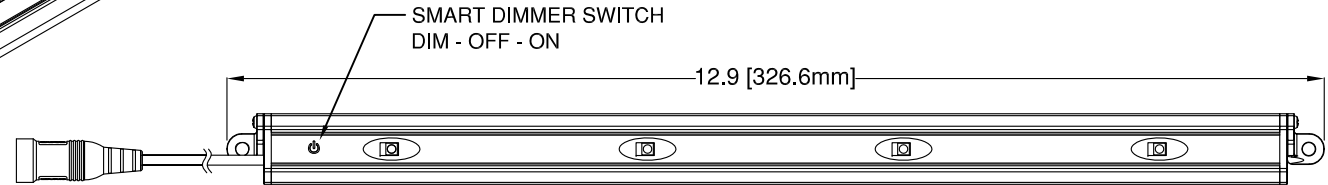

#6 TAPPING SCREWS (2X), AND ADD'L
M2.3 X 0.45 X 9mm TAPPING SCREWS (2X) INCLUDED

REV.	DESCRIPTION	DATE	APPROVED
A	Engineering Release	6/12/18	G.O.

1. Power Input: 24VDC, Constant Voltage
2. Power Consumption: 5.0 Watts
3. White Color Temperature: 3100K Warm White
4. Output Projection: 120° FWHM
5. Luminous Output: 320 Lumens (130 Lumens When Dimmed)
6. Housing Color: Black
7. Operating Temperature: 0C ~ +40C
8. For Use in Dry Locations Only
9. Pre-set to "ON" When Initially Powered

Mating Connector:
5.5 x 2.1 x 11mm DC Plug

STANDARD TOLERANCE (UNLESS OTHERWISE SPECIFIED)		BIVAR®	
DECIMALS	ANGULAR	4 THOMAS, IRVINE, CA. 92618 TEL: (949) 951-8808 FAX: (949) 951-3974	
.X ± .1	X° ± 1°	TITLE: BC5000 SERIES LIGHTING WARM WHITE	
.XX ± .02		DESIGNED:	DATE:
.XXX ± .010		TD. NGUYEN	6/12/18
		PART NO:	REVISION:
		BC5000-W-S	A
		REVISER:	DATE:
		N/A	N/A
		CAGE CODE:	SCALE:
		32559	NONE
		CHECKED:	DATE:
		K. BARON	6/12/18
		SHEET # 1 OF 1	
CAD GENERATED DOCUMENT, DO NOT MEASURE DRAWING			