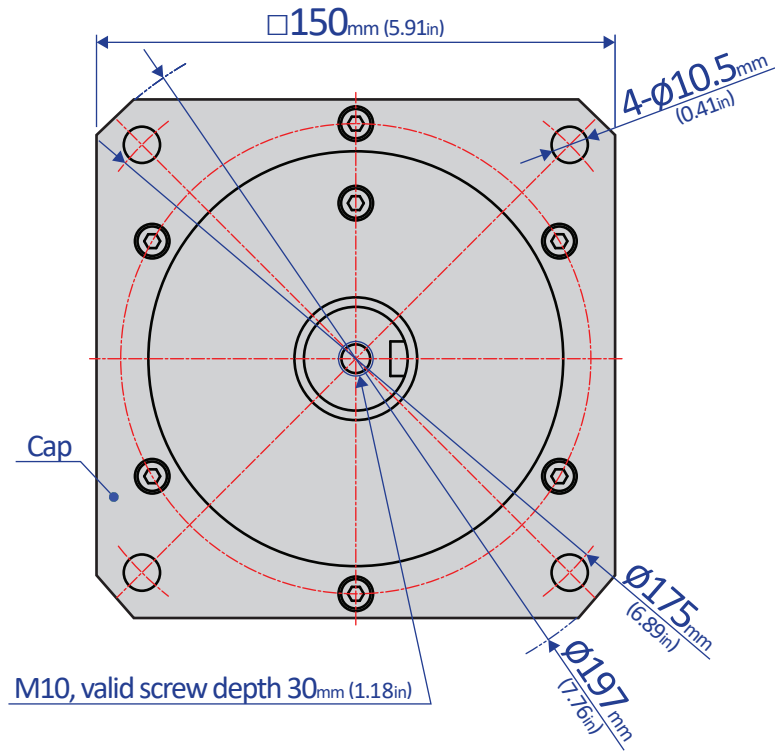

FRT-W1

ROTARY DAMPER

Bansbach
easylift[®]

50 West Drive • Melbourne, Florida 32904
 (321) 253-1999 • www.easylift.com • www.damper.net