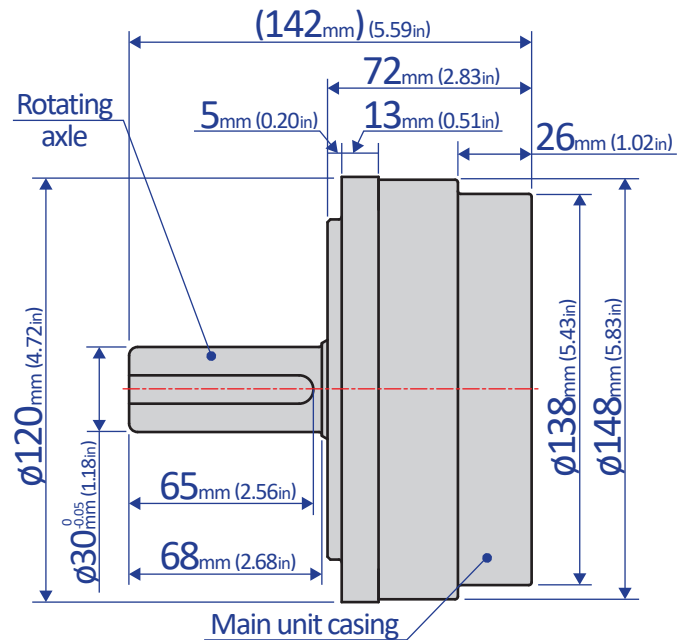

FRT-W1

ROTARY DAMPER

Bansbach
easylift[®]

50 West Drive • Melbourne, Florida 32904
 (321) 253-1999 • www.easylift.com • www.damper.net