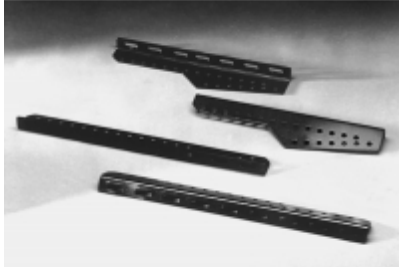

Quality Products. Service Excellence.

Rail Support Kit *S2CRSK Series*

- Separate kits for Standard Turret/Data Terminal, Deep Turret and Bases.
- For use with Swing Frame, CRT Mounting Kit and Combination Rails.
- **Mount into "C" channels (not included).**
- Finished in textured black.

Part No.	Fits Console Unit
2CTRSK36	Turret/Terminal
2CTRSK43	Deep Turret
2CBRSK	Base

Tags: Series 2000, c channel, mounting, rail, panel, base, turret, terminal, base, rail support

Data subject to change without notice