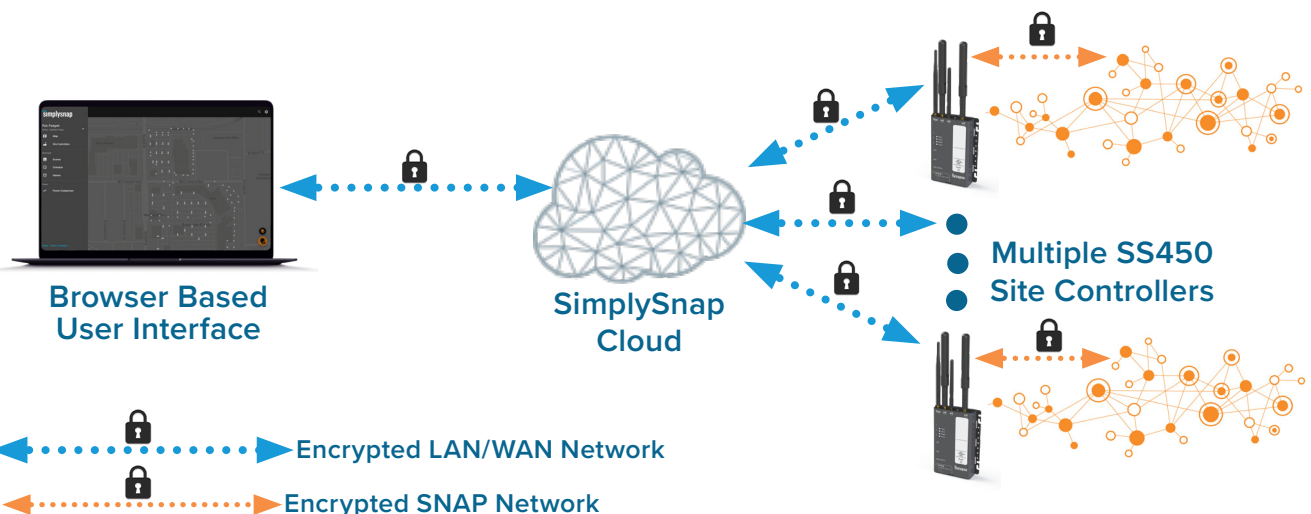

INCLUDED WITH THE SS450:

- 4 Antennas - 2 cellular antennas, 1 SNAP antenna, 1 WiFi antenna
- Wall mount bracket
- 1 Power Supply
- Terminal Block Connector (for alternate power connection)
- Quick Install Guide

OUTDOOR SITE CONTROLLER OPTION:

Part #	Description
CBSSW-450-002	Central Base Station SS450-based Model with 5-button switch and NEMA 4X enclosure

SUPPORTED WIRELESS DEVICES:

- Embedded Lighting Controllers
- External Lighting Controllers
- Sensors - Photocell, Motion, Industrial, and Environmental
- Network Repeaters
- Hardware interface devices for control of HVAC systems and other equipment

SYSTEM DIAGRAMS:

SIMPLYSNAP SITE CONTROLLER