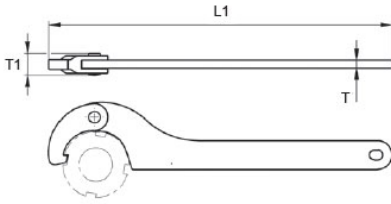

## SWR:M155-230-SS

Ruland Hook Spanner Wrench, Hinge-Type, Min/Max Size 155-230mm, L 460mm, Stainless Steel

### Description

Ruland SWR:M155-230-SS is a hinge-type hook spanner wrench with a nose-end and a size range of 155-230mm. It is 8mm thick, 17.5mm wide, 460mm long, and made of stainless steel. This spanner wrench has a hole in the handle for hanging and rounded edges for better handling.

### Product Specifications

<b>Size - Min/Max</b>	155-230 mm	<b>Overall Length L1</b>	460 mm
<b>Thickness T</b>	8 mm	<b>Width W</b>	17.5 mm
<b>Material Specification</b>	Stainless Steel	<b>Manufacturer</b>	JW Winco/ Otto Ganter
<b>Country of Origin</b>	Germany	<b>Weight (lbs)</b>	2.689600
<b>UPC</b>	634529229330	<b>Tariff Code</b>	8204.12.0000
<b>UNSPC</b>	27111726		