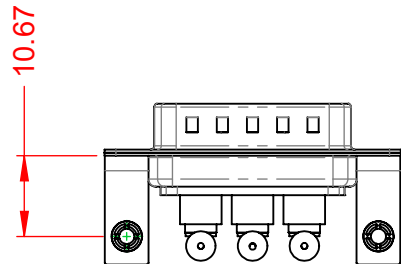

TOLERANCE UNLESS OTHERWISE SPECIFIED	
.X	±0.25
.XX	±0.13
.XXX	±0.05

THIS IS A C.A.D. GENERATED DRAWING  
DO NOT MAKE MANUAL REVISIONS TO MASTER.

ISSUE NUMBER	
ORIGINAL	①

**NOTES:**

**MATERIAL:**  
**HOUSING:** THERMOPLASTIC POLYESTER, UL94V-0  
**SHELL:** STEEL, TIN PLATED  
**CONTACT:** COPPER ALLOY, GOLD FLASH PLATED