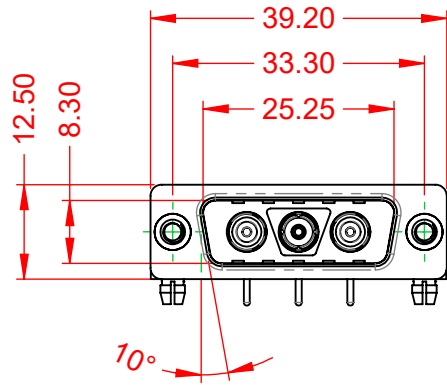

TOLERANCE UNLESS OTHERWISE SPECIFIED	
.X	±0.25
.XX	±0.13
.XXX	±0.05

THIS IS A C.A.D. GENERATED DRAWING  
DO NOT MAKE MANUAL REVISIONS TO MASTER.

ISSUE NUMBER	
ORIGINAL	①

**NOTES:**

**MATERIAL:**  
**HOUSING:** THERMOPLASTIC POLYESTER, UL94V-0  
**SHELL:** STEEL, TIN PLATED  
**CONTACT:** COPPER ALLOY, GOLD FLASH PLATED

TOLERANCE UNLESS OTHERWISE SPECIFIED	
.X	±0.25
.XX	±0.13
.XXX	±0.05

THIS IS A C.A.D. GENERATED DRAWING  
DO NOT MAKE MANUAL REVISIONS TO MASTER.

ISSUE NUMBER	
ORIGINAL	①

<b>COMBINATION D-SUB</b>		SW REFERENCE NO.: 629 COMBO ASSEMBLY	
		DRAWN: C.B	DATE: JAN. 01/2019
<b>EDAC</b> TORONTO, ONTARIO CANADA YOUR CONNECTION TO QUALITY & SERVICE		CHECKED:	DATE:
		SCALE: N.T.S	SHEET 2 OF 2
THESE DRAWINGS AND SPECIFICATIONS ARE THE PROPERTY OF EDAC INC., AND SHALL NOT BE REPRODUCED, OR COPIED OR USED AS THE BASIS FOR THE MANUFACTURE OR SALE OF APPARATUS WITHOUT WRITTEN PERMISSION.			DRAWING NUMBER: 629-3WK3240-5TB
			PART NUMBER: 629-3WK3240-5TB
			ISSUE 1