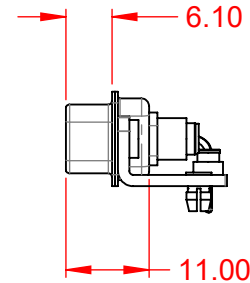

TOLERANCE UNLESS OTHERWISE SPECIFIED	
.X	±0.25
.XX	±0.13
.XXX	±0.05

THIS IS A C.A.D. GENERATED DRAWING  
DO NOT MAKE MANUAL REVISIONS TO MASTER.

ISSUE NUMBER	
ORIGINAL	①

**NOTES:**

**MATERIAL:**  
**HOUSING:** THERMOPLASTIC POLYESTER, UL94V-0  
**SHELL:** STEEL, TIN PLATED  
**CONTACT:** COPPER ALLOY, GOLD FLASH PLATED