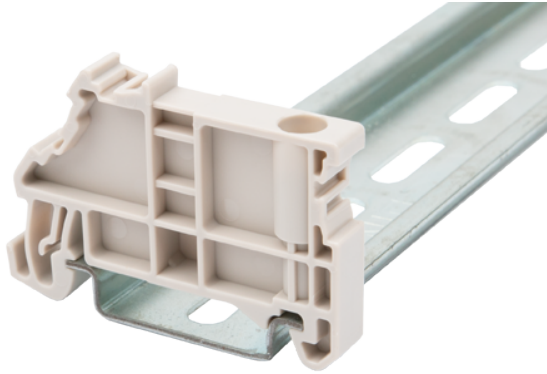

SS2N

DIN Rail Terminal Blocks > Accessories > End bracket

Specification

Product description	End Bracket
Color	Beige
Material	PA
Inflammability class	UL94-V0
Compatible rail	TS-35, TS-35/15
Marking label	MKG-001, MKG-002, MKG-003 , MKG-004
Marking label	TM43W, TM48W, TM-R100, TM-R200
Package	50 pcs / box