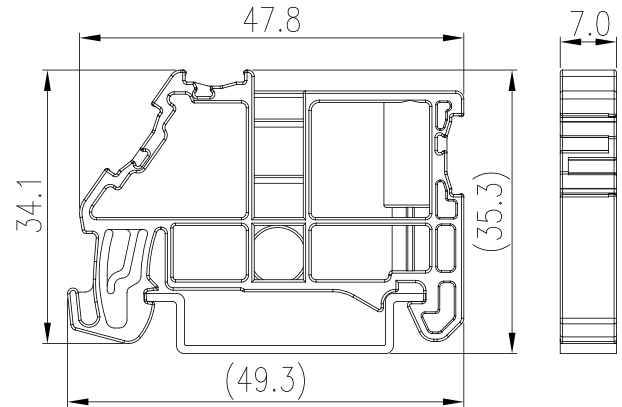

SS2N

DIN Rail Terminal Blocks > Accessories > End bracket

Specification

Product description	End Bracket
Color	Beige
Material	PA
Inflammability class	UL94-V0
Compatible rail	TS-35, TS-35/15
Marking label	MKG-001, MKG-002, MKG-003 , MKG-004
Marking label	TM43W, TM48W, TM-R100, TM-R200
Package	50 pcs / box